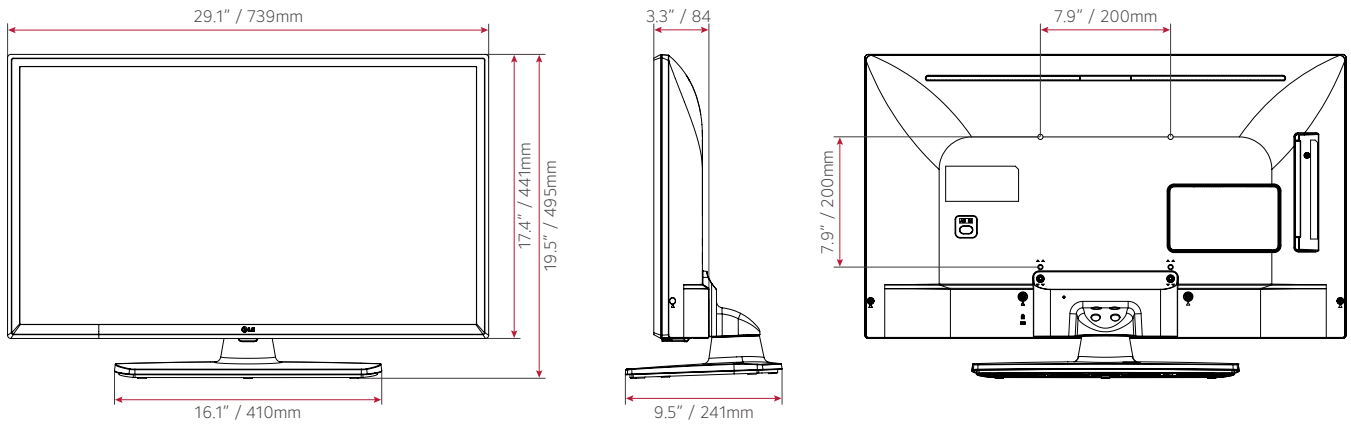

DIMENSIONS