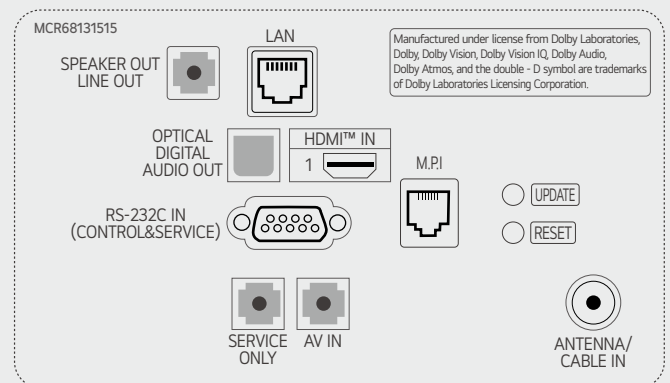

LN560H Series 32"

Rear