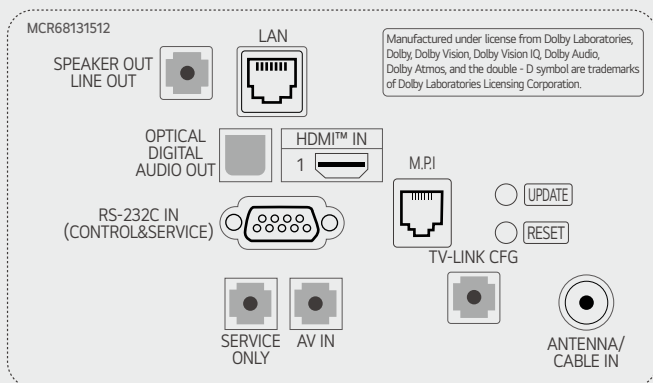

CONNECTIVITY

LN570H Series 32"

Rear