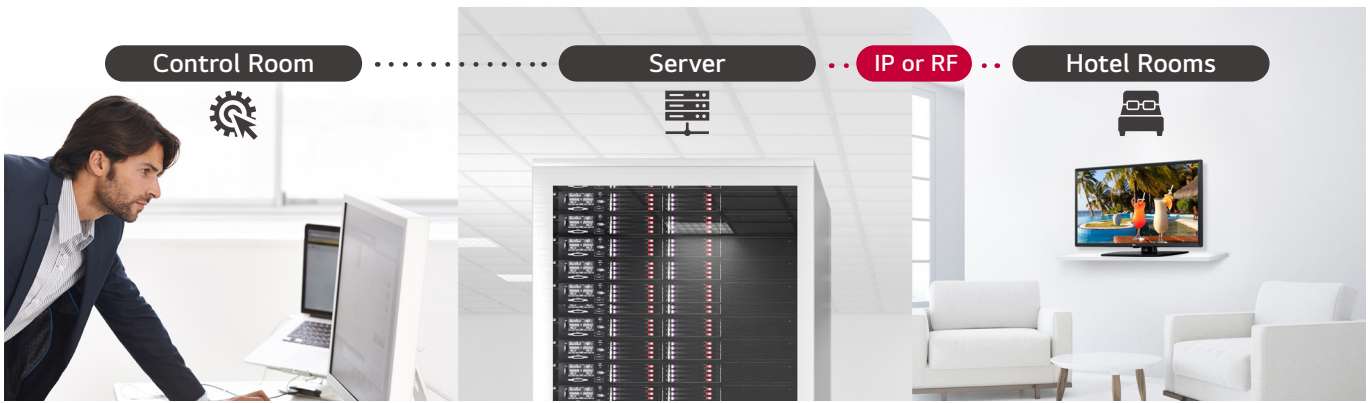

Pro:Centric Direct

The hotel content management solution Pro:Centric Direct (“PCD”) offers easy and simple editing tools, making it easy to perform service and IP network-based remote management with a single click. The Pro:Centric Direct solution enables users to edit their interface easily by providing customized interface and efficiently manages all TVs in the room. The latest PCD version provides IoT-based in-room control as well as voice control function through LG Natural Language Processing (NLP). These IoT and voice-related functions will be your starting point to prepare for the hotel rooms of next generation through artificial intelligence.