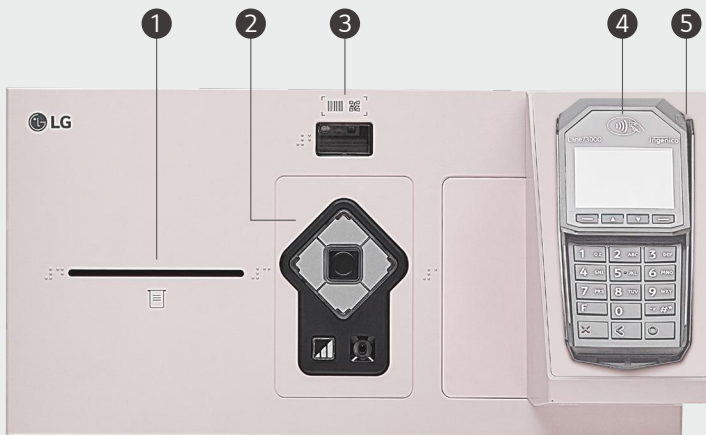

PRODUCT INFORMATION

- 1 Receipt Printer
- 2 Audio Navigation
- 3 Scanner for Barcode / QR Code (1D / 2D)
- 4 IC Chip Card Reader*
- 5 MST (Magnetic Secure Transmission) Card Reader*

* LG Kiosk supports various EMV terminals including Ingenico terminals; Lane/3000, iUC285 and Verifone P400 which is varies by local payment company in region. EMV terminals are not manufactured or provided by LG.