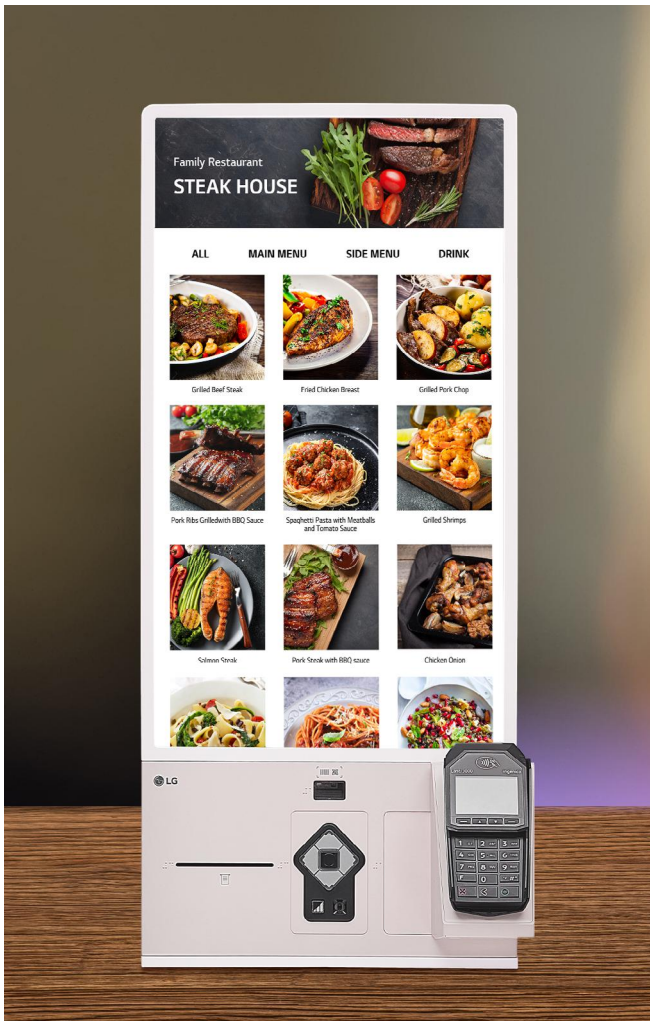

* All images in this datasheet are for illustrative purposes only.

LG Self-ordering Kiosk 27KC3PK-C

LG Kiosk

 27-inch Display with an Excellent Touch Sensitivity

 Interior Fit Design

 Windows OS

27KC3PK-C

Display Size	27"
Screen Resolution	1,920 × 1,080 (FHD)
Brightness	300 nits
Touch Type	AIT (Advanced In-cell Touch)
Audio Navigation	Yes

Interior Fit Design

The seamless design in two tones of calming beiges of the kiosk, creating a harmonious atmosphere which fits your business space interior.

27-inch Screen

Through a 27-inch display, the users can access more information with vivid product images for placing an order. This display can be also utilized as a large advertising screen by showing advertisements when in standby mode.