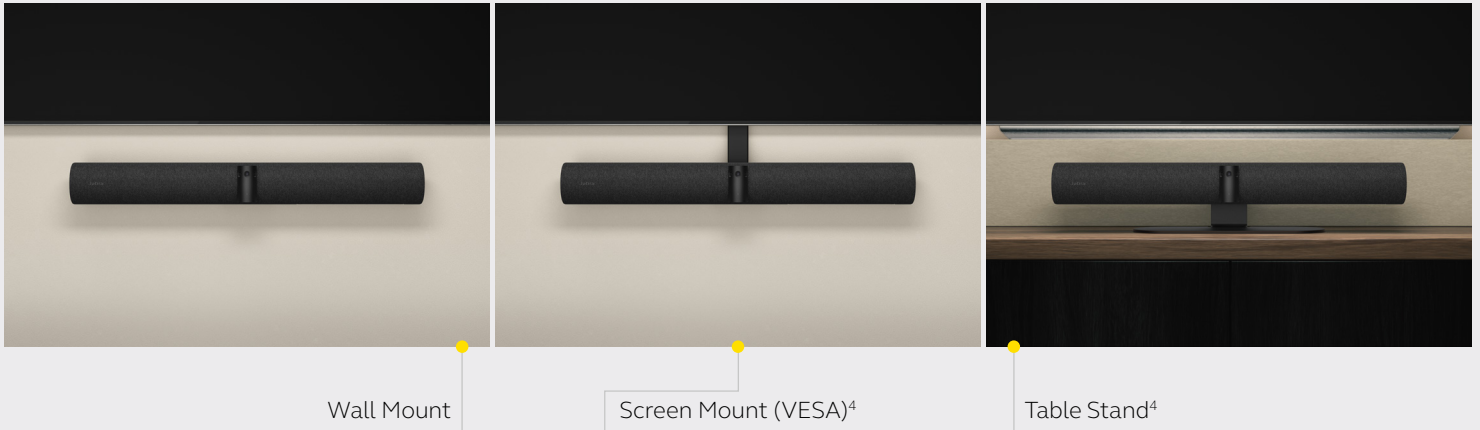

Wall Mount

Screen Mount (VESA)⁴

Table Stand⁴

	FEATURES	BENEFITS
Video	180° field of view	Wall-to-wall natural view without distortion
	Panoramic-4K quality Virtual Director	Everyone looks sharp and in focus Detecting active speakers and framing accordingly for dynamic and engaging meetings
Audio	Microphones	8 beamforming microphones for crystal clear conversations
	Speakers	4 speakers in vibration-free, stereo setup for high-definition audio
Ease of use	Whiteboard sharing	Captures anything you write on a whiteboard in real-time, enhancing readability
	Safety Capacity Insights	Real time notifications in case room occupancy guidelines are breached
	Room Usage Insights	Visual dashboard data enables you to analyze meeting history and reconfigure office spaces accordingly
Compatibility	Plug-and-play connectivity	Instant collaboration
	For compatibility information go to jabra.com	

³ Remote control sold separately

⁴ Table Stand and Screen Mount sold separately