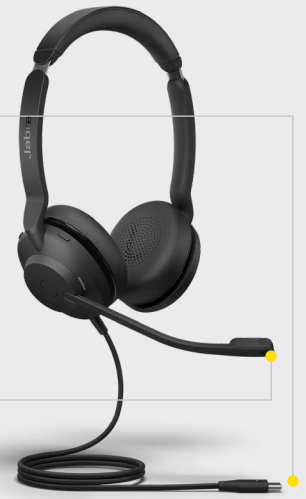

Instant 'do not disturb' sign.

The Evolve2 30 automatically knows when you need peace and quiet, with an integrated busylight that turns on automatically when you're on a call. You can also turn it on manually to signal 'do not disturb' mode.

Future-proof tech that gets better with age.

Upgradeable platform that will add even more value to your investment, with future firmware upgrades through Jabra Xpress.

¹ Based on Jabra calculations, compared to Evolve 30.
* Microsoft Teams variant only.

HOW TO START

Plug the Jabra Evolve2 30 into either a USB-A or USB-C port on your computer (depending on the USB variant of the headset).

Position the microphone near your mouth.

HOW TO USE

🔊+ Press x1

⏸ Press and hold for 1 sec