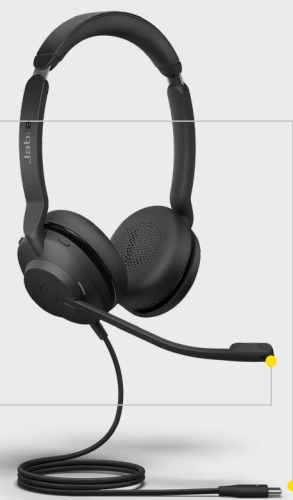

HOW TO START

Plug the Jabra Evolve2 30 into either a USB-A or USB-C port on your computer (depending on the USB variant of the headset).

Position the microphone near your mouth.