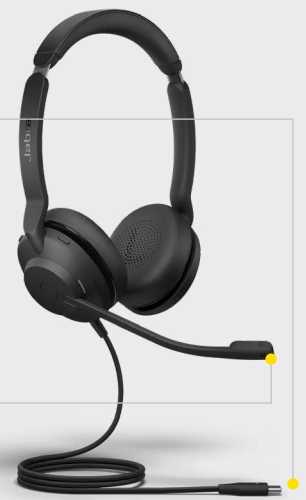

Instant 'do not disturb' sign.

The Evolve2 30 automatically knows when you need peace and quiet, with an integrated busylight that turns on automatically when you're on a call. You can also turn it on manually to signal 'do not disturb' mode.

Future-proof tech that gets better with age.

Upgradeable platform that will add even more value to your investment, with future firmware upgrades through Jabra Xpress.

¹ Based on Jabra calculations, compared to Evolve 30.

* Microsoft Teams variant only.

HOW TO START

Plug the Jabra Evolve2 30 into either a USB-A or USB-C port on your computer (depending on the USB variant of the headset).

Position the microphone near your mouth.