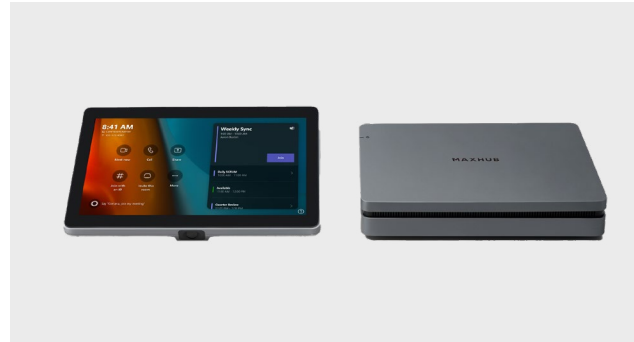

[Learn more](#)

MAXHUB BM35 Bluetooth

Teleconference Speakerphone

[Learn more](#)

MAXHUB CMA Series

MAXHUB Commercial Displays

[Learn more](#)

Solution diagram for small room

HDMI
USB ———
Network - - -

Medium room

Huddly L1, MAXHUB XCore Kit, Nureva HDL310 and MAXHUB UW Series 105”.

Bundle solution

Huddly L1

For medium to large meeting rooms

[Learn more](#)

MAXHUB XCore Kit