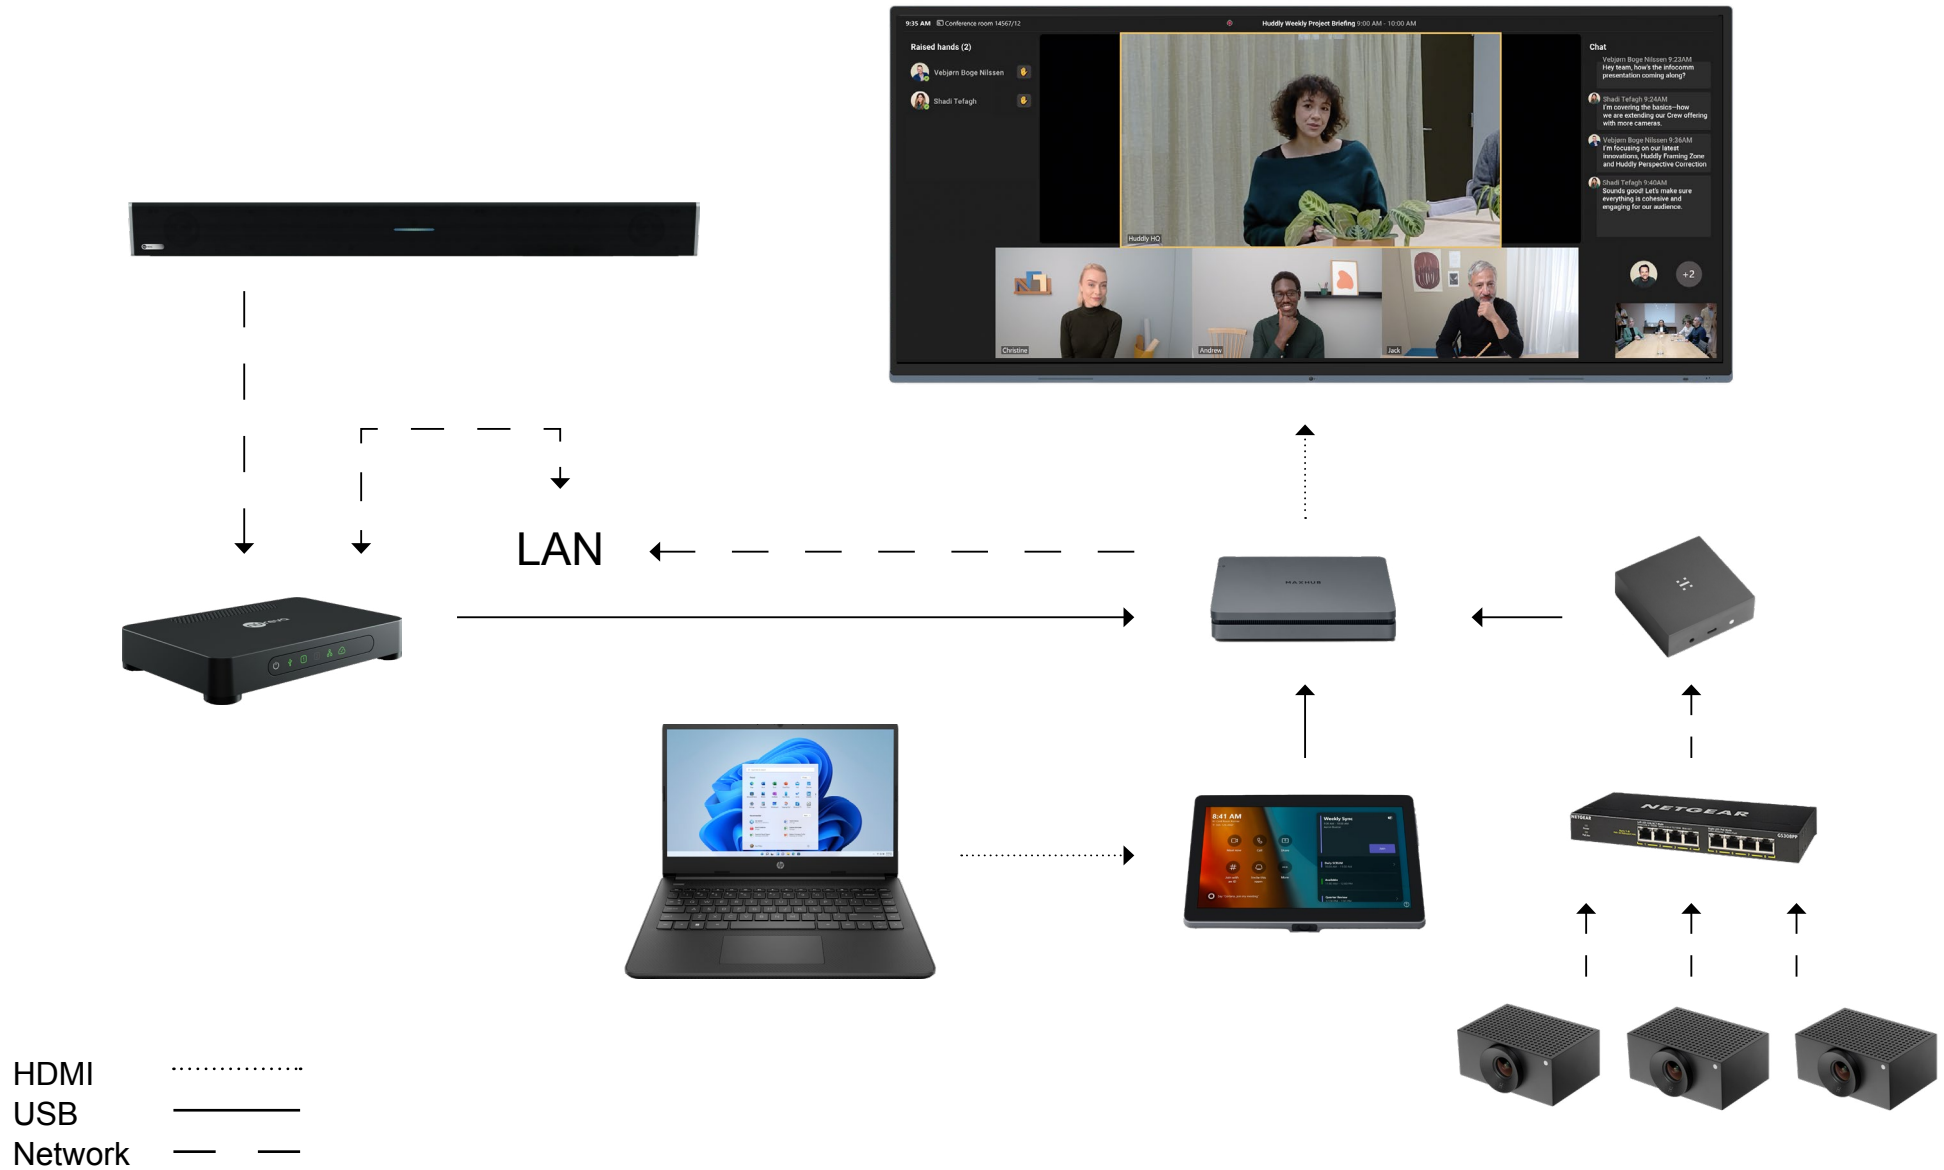

while Nureva's full-room microphone and speaker pickup and MAXHUB's room solutions ensure remote participants feel fully immersed with visually engaging, seamless operation. By integrating these technologies, you'll create an environment that fosters dynamic, human-centric collaboration, with solutions that adapt to your evolving needs.

Evolving AI

- **Adaptive technology**
Designed to respond to user needs, ensuring that video conferencing technology effectively serves all participants.
- **Versatile room integration**
Adapts to any room size or layout, providing effective solutions that fit existing environments.
- **Future proof technology**
Regular software updates enhance device performance over time with the latest AI capabilities, without the need for new hardware.

Huddly L1 Add-On Camera*

For expanding Huddly Crew into larger spaces

[Learn more](#)

*Supports 2 L1 add-on cameras for enhanced performance in larger spaces

Solution diagram for large room

Product details

Manufacturer	SKU	Description	MSRP \$
Small room bundle xxxxxxxx			
Huddly	7090043790573	Huddly IQ - Camera only	620
Maxhub	UC BM35	Teams Rooms Speakerphone	279
Maxhub	XCORE KIT	MTR Kit w/ Compute & Touch Console	799
Recommended add-on			
Maxhub	ND65CMA	65" Non-Touch LCD Display, 4K	1,519
Medium room bundle xxxxxxxx			
Huddly	7090043790948	Huddly L1 with USB Adapter (plug-and-play)	2,100
Maxhub	XCORE KIT	MTR Kit w/ Compute & Touch Console	799
Nureva	HDL310-B	Audio conferencing system - Black	4,399
Recommended add-on			
Maxhub	UW105NA	105" LCD, 21:9, ultra-wide display	9,999
Large room bundle xxxxxxxx			
Huddly	7090043790894	Huddly Crew 3 x L1 with Wall Mounts	9,450
Maxhub	XCORE KIT	MTR Kit w/ Compute & Touch Console	799
Nureva	HDL310-B	Audio conferencing system - Black	4,399
Recommended add-on			
Huddly	7090043791013	Huddly Crew Add-On Camera L1	2,690
Maxhub	UW105NA	105" LCD, 21:9, ultra-wide display	9,999