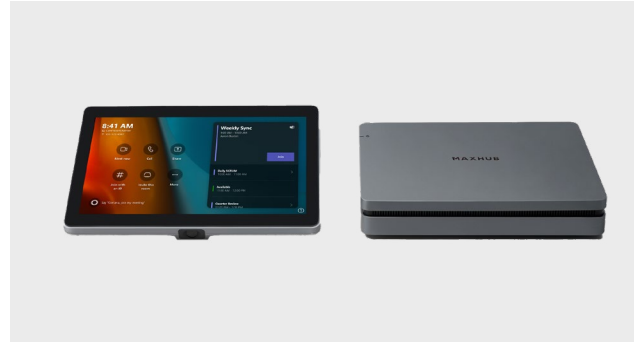

Solution diagram for medium room

Large room

Huddly Crew, MAXHUB XCore Kit, Nureva HDL310 and MAXHUB UW Series 105”.

Bundle solution

Huddly Crew

For medium, large and flexible spaces

[Learn more](#)

MAXHUB XCore Kit