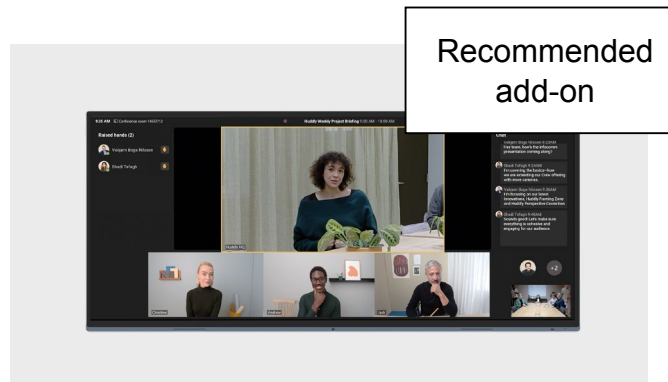

For Microsoft Teams Rooms

[Learn more](#)

Nureva HDL310

Audio Conferencing System

[Learn more](#)

MAXHUB UW Series 105"

MAXHUB Commercial Displays

[Learn more](#)