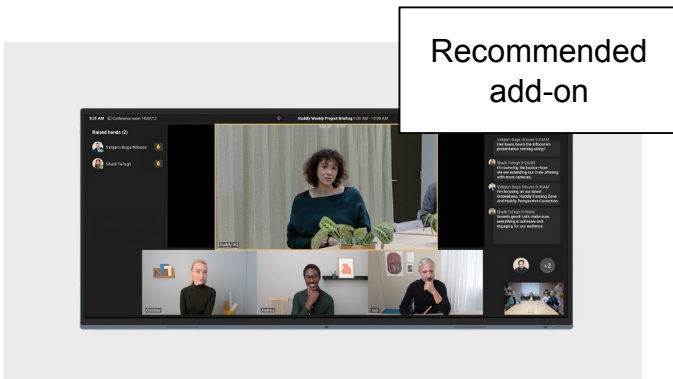

For Microsoft Teams Rooms

[Learn more](#)

Nureva HDL310

Audio Conferencing System

[Learn more](#)

MAXHUB UW Series 105"

MAXHUB Commercial Displays

[Learn more](#)