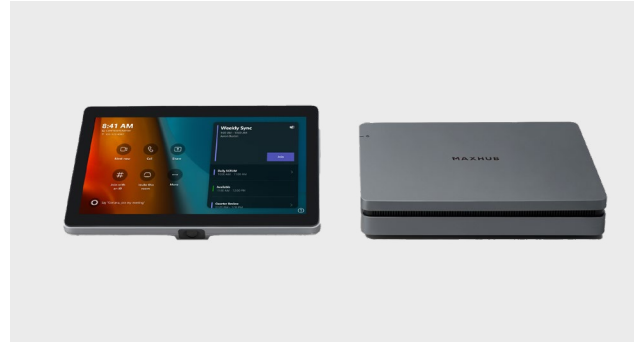

Small room

Huddly IQ, MAXHUB XCore Kit, MAXHUB BM35 Bluetooth and MAXHUB CMA.

Bundle solution

Huddly IQ

For small to medium meeting rooms

[Learn more](#)

MAXHUB XCore Kit

For Microsoft Teams Rooms

[Learn more](#)

MAXHUB BM35 Bluetooth

Teleconference Speakerphone

[Learn more](#)

MAXHUB CMA Series

MAXHUB Commercial Displays

[Learn more](#)

Solution diagram for small room