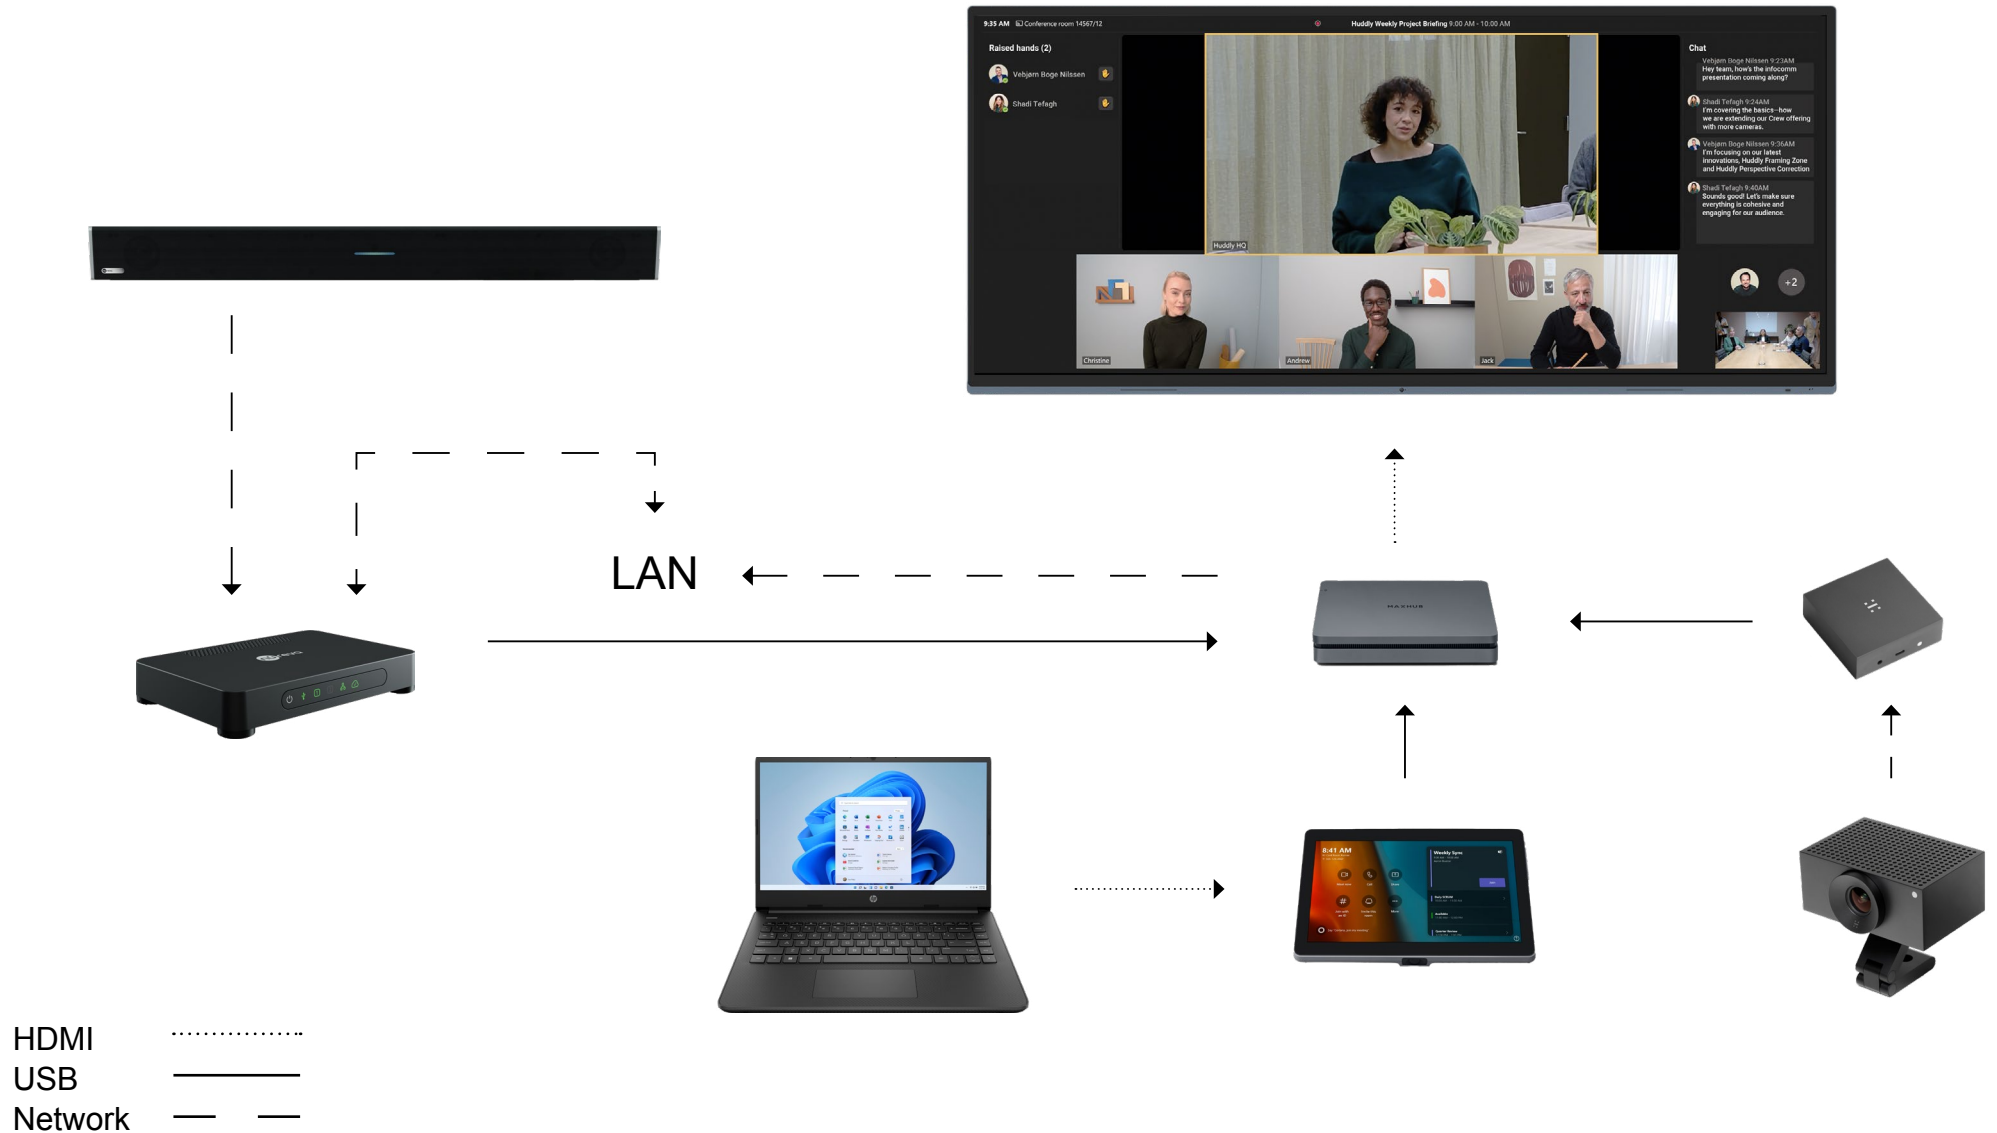

Solution diagram for medium room