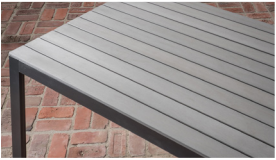

The **Tucson** Collection

Spend more time outdoors with the **Tucson Collection**. Both modern and refined, this collection includes various country-chic dining sets that will instantly transform your backyard into a picturesque setting for al fresco meals. The sleek, modern frames are forged out of rust-resistant aluminum and treated with a multi-step finish for ultimate outdoor protection. The faux-wood table is made out of durable resin materials that serve a warm, rustic charm.

Determine which set is best for your outdoor living space by selecting one of the various chair options offered within the collection. Built-to-last year after year, treat yourself to an effortless dining experience with the Tucson Dining Collection.

Features

- Designed with premium, outdoor-grade materials that last year after year
- 7-piece sets available with 4 chair options
- High-performance powder coating provides extended protection against rust, scratches, and UV harm
- Slim, metal frames and gray color tones add a modern edge to the collection
- Faux-wood table top is low-maintenance and easy to clean
- Chairs are stackable or fold down for compact storage
- Breathable sling fabric in gray
- Some assembly required
- 1-year limited warranty