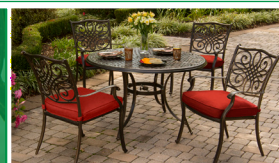

Features

- Durable all-weather construction with rust-resistant aluminum frames
- Configuration options range from 3-piece bistro sets to 11-piece dining groups
- Cast- or glass-top dining tables offered in various shapes and sizes
- Fire pit tables available for day-to-night entertaining
- Foam seat cushions included with each chair and bench
- Cushions available in Autumn Berry, Blue, and Natural Oat fabric options
- All cushions secure to frame with hook-and-loop fasteners
- Swivel chairs perform a 360° spin and gentle rocking motion

Autumn Berry

Blue

Natural Oat

These are preliminary specifications and are subject to change

For more information on Hanover, please visit: www.hanoverhome.com

The **TRADITIONS** Collection

Seating

	Dining Chair	Swivel Chair	Cushioned Rocker	High-Dining Swivel Chair	High-Dining Padded Sling Swivel Chair
Motion Capability	N/A	360° Spin and Rock	Rock	360° Spin	360° Spin
Finish Options	Oil-Rubbed Bronze Weathered Gray Neutral Sand	Oil-Rubbed Bronze Weathered Gray Neutral Sand	Oil-Rubbed Bronze	Oil-Rubbed Bronze	Oil-Rubbed Bronze
Overall Dimensions	25.8"D x 25.4"W x 36.2"H	25.8"D x 25.4"W x 36.2"H	30.5"D x 26.2"W x 36.22"H	24.6"D x 25.4"W x 44.1"H	27"D x 25"W x 49"H
Overall Weight	13.2 lbs.	24.9 lbs.	18.2 lbs.	21.8 lbs.	23.5 lbs.
Seat Dimensions	20"D x 21.5"W x 19.5"H	20"D x 21.5"W x 19.5"H	19.5"D x 20.3"W x 18.5"H	20"D x 21"W x 27"H	21"D x 25.5"W x 26"H
Cushion Dimensions	19"D x 21.5"W x 3.5"H	19"D x 21.5"W x 3.5"H	23.2"D x 22.4"W x 3.9"H	20"D x 21.5"W x 3.5"H	N/A
Cushion Color Options	Autumn Berry Blue Natural Oat	Autumn Berry Blue Natural Oat	Autumn Berry Blue Natural Oat	Autumn Berry Blue Natural Oat	Autumn Berry Blue Natural Oat