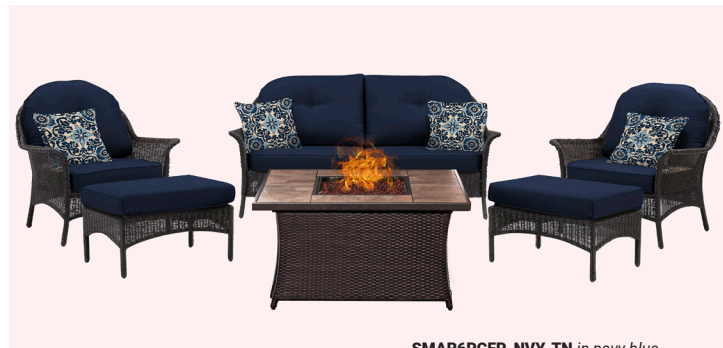

SMAR6PCFP-NVY-TN in navy blue