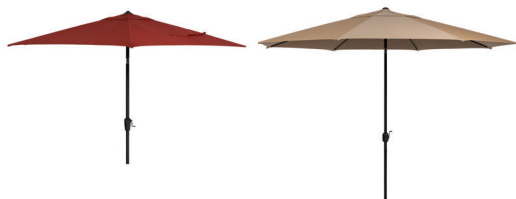

Features

- Designed with premium, outdoor-grade materials that last year after year
- High-performance powder coating provides extended protection against rust, scratches, and UV harm
- Swivel-action chairs perform a 360° spin and gentle rocking motion
- Steel-stamped table tops add a modern edge to the collection
- Classic embellishments sweep across the back of each chair
- Chairs include thick foam cushions with coordinating accent pillows
- Easy to clean and maintain
- Cushions available in Ocean Blue, Chili Red, Country Cork, and Navy Blue fabric options
- Some assembly required

Chili Red

Ocean Blue

Tan

Navy Blue

Seating

	Swivel Chair	Swivel Chair	High-Dining Swivel Chair	Loveseat
Motion Capability	360° Spin and Rock	360° Spin and Rock	360° Spin	N/A
Finish Options	Multi-Step Powder Coating in Java (Dark Brown)	Multi-Step Powder Coating in Java (Dark Brown)	Multi-Step Powder Coating in Java (Dark Brown)	Multi-Step Powder Coating in Java (Dark Brown)
Overall Dimensions	26" L x 30.5" W x 36" H	24.2" D x 26.7" W x 36.4" H	22.8" D x 25.2" W x 44.8" H	49" D x 32" W x 36" H
Overall Weight	32.5 lbs.	23.2 lbs.	24.9 lbs.	36 lbs.
Seat Dimensions	24.5" L x 23.5" W x 19.5" H	21.7" D x 21.7" W x 19.8" H	19.3" D x 20.5" W x 28" H	24.5" D x 46.5" W x 19" H
Cushion Dimensions	24.5" L x 23.5" W x 5.5" H	21.7" D x 21.7" W x 4.5" H	19.3" D x 20.5" W x 4" H	24.5" D x 46.5" W x 5.5" H
Cushion Color Options	Chili Red Ocean Blue Tan Navy Blue	Chili Red Ocean Blue Tan Navy Blue	Chili Red Ocean Blue Tan Navy Blue	Chili Red Ocean Blue Tan Navy Blue
Weight Capacity (Max)	225 lbs.	250 lbs.	225 lbs.	450 lbs.

Umbrellas

	9' Umbrella	11' Umbrella
Finish Options	Multi-Step Powder Coating in Java (Dark Brown)	Multi-Step Powder Coating in Java (Dark Brown)
Dimensions	108" D x 108" W x 96" H	132" D x 132" W x 101.6" H
Overall Weight	19.8 lbs.	17.6 lbs.
Color Options	Chili Red Ocean Blue Tan Navy Blue	Chili Red Ocean Blue Tan Navy Blue
Pole Diameter	1.6 in.	1.6 in.