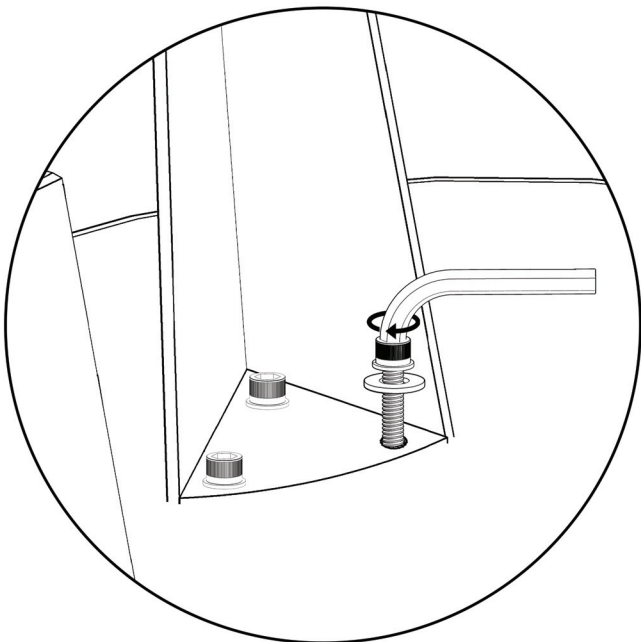

ASSEMBLY INSTRUCTIONS

Kit Contents :-

Allen key small -1 Pcs

bolt - 9 Pcs

Washer - 9 Pcs

Ref	Description	Qty
①	Wooden top	1
②	Legs	3

1.

NOTE: Place product on a clean, dry surface to prevent damage to top

2.

3.

4.

Product is now ready to use