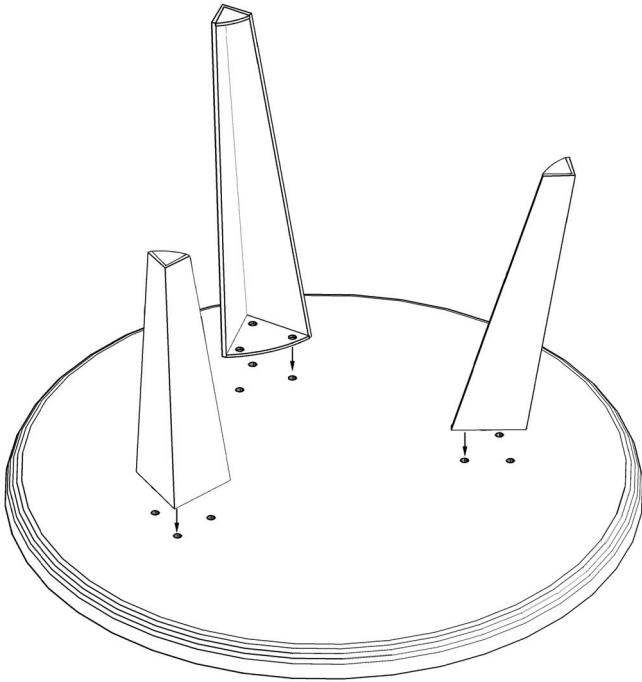

ASSEMBLY INSTRUCTIONS

Kit Contents :-

Allen key small -1 Pcs

bolt - 9 Pcs

Washer - 9 Pcs

Ref	Description	Qty
①	Wooden top	1
②	Legs	3

1.

NOTE: Place product on a clean, dry surface to prevent damage to top

2.

3.

4.

Product is now ready to use