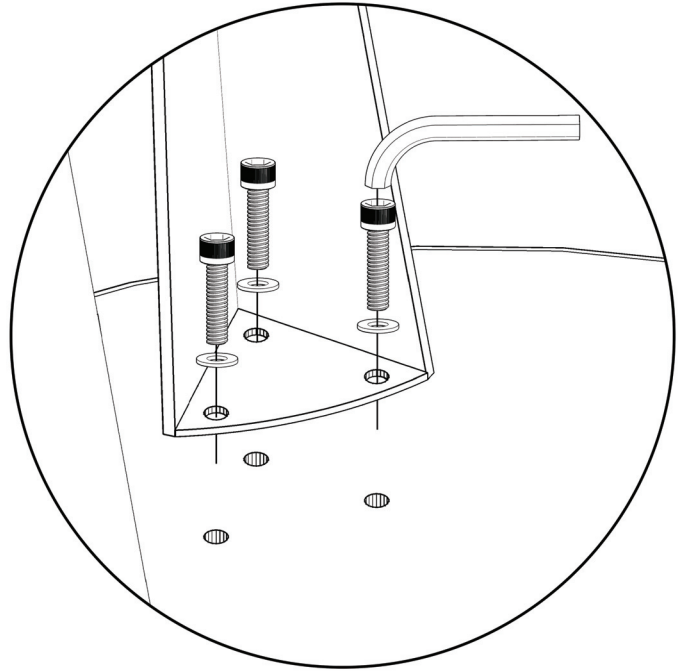

ASSEMBLY INSTRUCTIONS

Kit Contents :-

Allen key small -1 Pcs

bolt - 9 Pcs

Washer - 9 Pcs

Ref	Description	Qty
①	Wooden top	1
②	Legs	3

1.

NOTE: Place product on a clean, dry surface to prevent damage to top

2.

3.

4.

Product is now ready to use