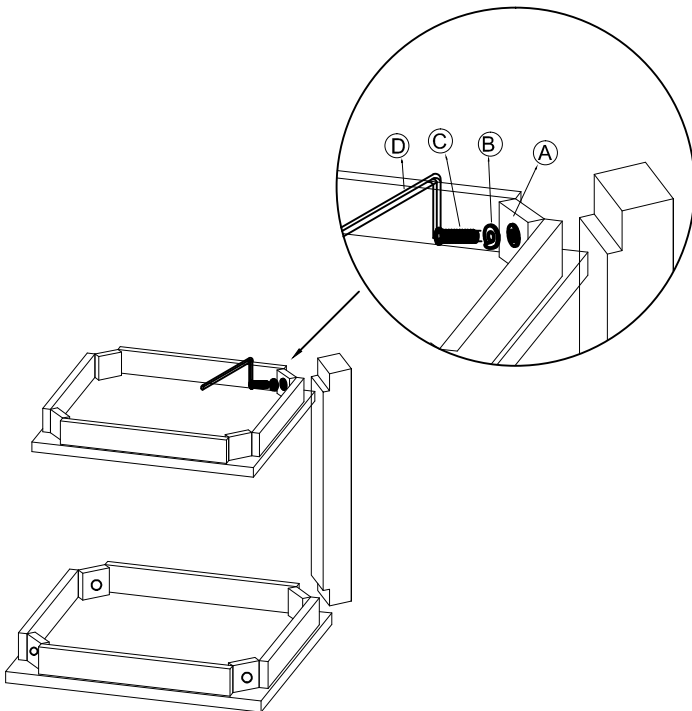

ASSEMBLY INSTRUCTIONS

Kit Contents :-

- (A) Flat washer - 8 Pcs
 (B) Spring washer - 8 Pcs
 (C) Allen Bolt - 8 Pcs
 (D) Allen key - 1 Pcs

Ref	Description	Qty
①	End table top	1
②	Leg	4
③	Shelf	1

1.

2.

NOTE :Place top on a clean, dry surface to prevent damage to top

3.

4.

Your end table is now ready to use