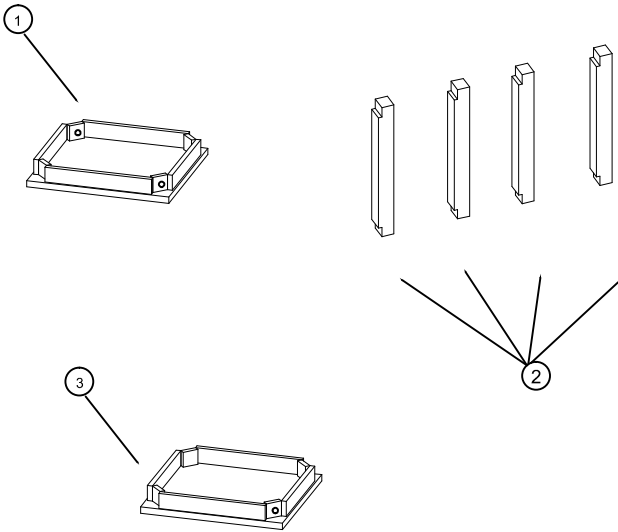

ASSEMBLY INSTRUCTIONS

Kit Contents :-

- (A) Flat washer - 8 Pcs
 (B) Spring washer - 8 Pcs
 (C) Allen Bolt - 8 Pcs
 (D) Allen key - 1 Pcs

Ref	Description	Qty
①	End table top	1
②	Leg	4
③	Shelf	1

1.

2.

NOTE :Place top on a clean, dry surface to prevent damage to top

3.

4.

Your end table is now ready to use