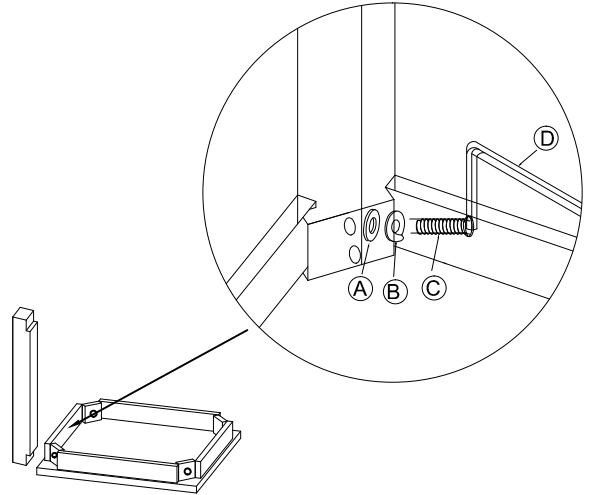

ASSEMBLY INSTRUCTIONS

Kit Contents :-

- (A) Flat washer - 8 Pcs
 (B) Spring washer - 8 Pcs
 (C) Allen Bolt - 8 Pcs
 (D) Allen key - 1 Pcs

Ref	Description	Qty
①	End table top	1
②	Leg	4
③	Shelf	1

1.

2.

NOTE :Place top on a clean, dry surface to prevent damage to top

3.

4.

Your end table is now ready to use