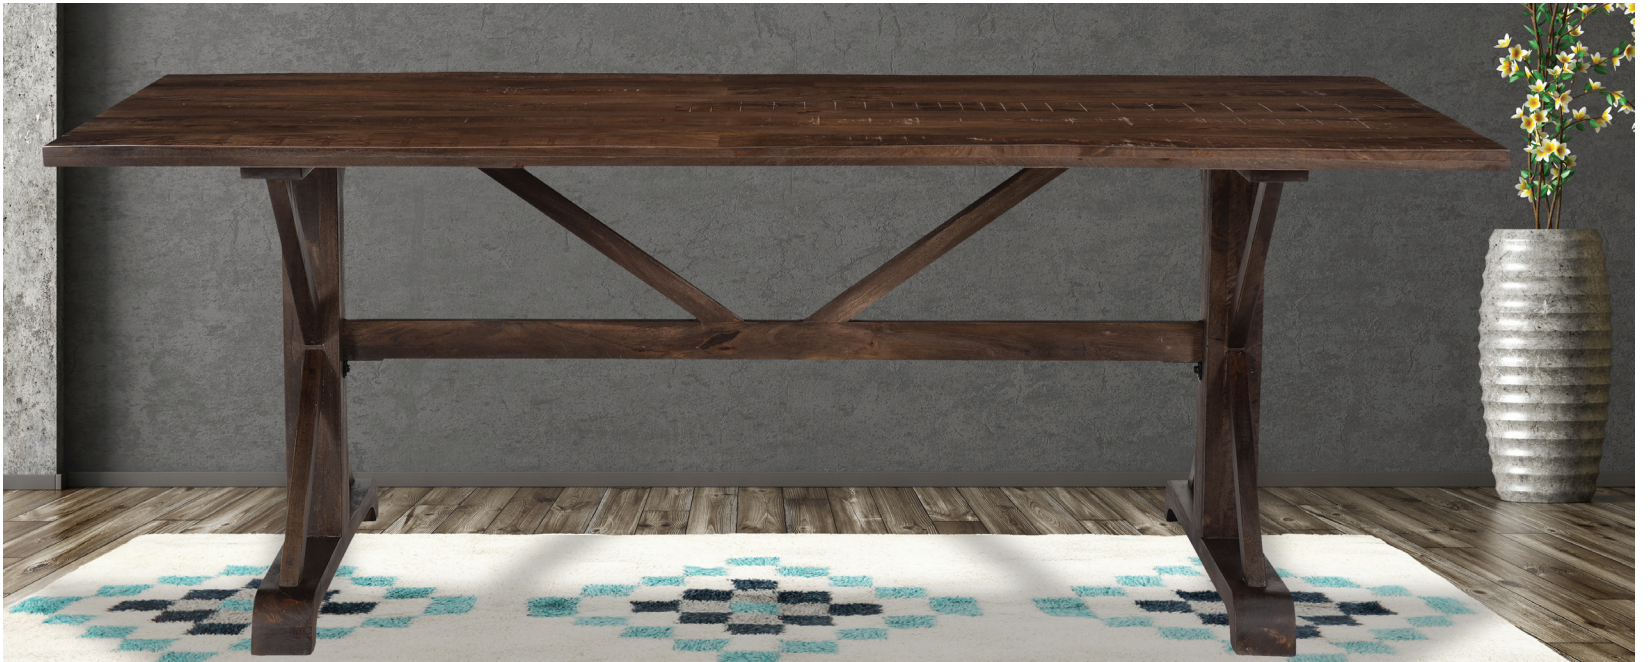

## Annecy 76" Mango Wood Dining Table

Add a touch of the exotic to your home with unique quality furniture handcrafted in India from Hanover. Modern with rustic farmhouse detailing, the Annecy mango wood dining table offers a versatile design that mixes well with traditional, transitional, and modern decor. This solid wood table features an ornate trestle base that will enhance any room's charm, from an eat-in kitchen to a formal dining room. Hand-applied finishes with naturally occurring color variations add to the tabletop's beauty. Pair one with your favorite seating, and enjoy! Handcrafted from durable mango wood, your new table will withstand everyday wear with proper care. From mealtime to game nights, your family will enjoy the Annecy dining table for many years to come.

### Features

- ◇ **Annecy Collection by Hanover** - handcrafted mango wood furniture from India
- ◇ Extra-large rectangular table seats 6-8 people - chairs NOT included
- ◇ Constructed from natural materials with a hand-applied finish, so variations will occur
- ◇ Table Dimensions: 76"W x 36"D x 31"H
- ◇ Assembly required - hardware and instructions included
- ◇ 1-year limited warranty
  
- ◇ **Model:** HDR004-WB
- ◇ **Color:** Medium Brown