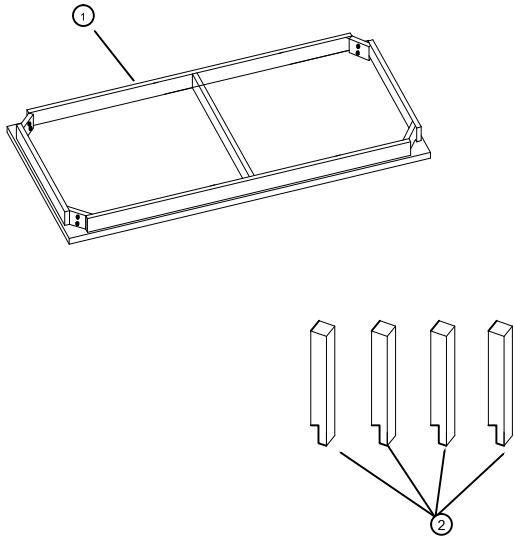

# ASSEMBLY INSTRUCTIONS

## Kit Contents :-

- A Flat washer - 8 Pcs    
 B Spring washer - 8 Pcs    
 C Allen Bolt - 8 Pcs    
 D Allen key - 1 Pcs

Ref	Description	Qty
①	Dining table top	1
②	Leg	4

1.

2.

**NOTE : Place top on a clean, dry surface to prevent damage to top.**

3.

4.

Your dining table is now ready to use

**NOTE : Two or more strong adults will be required to pick up, turnover, and rest your item on all legs.**