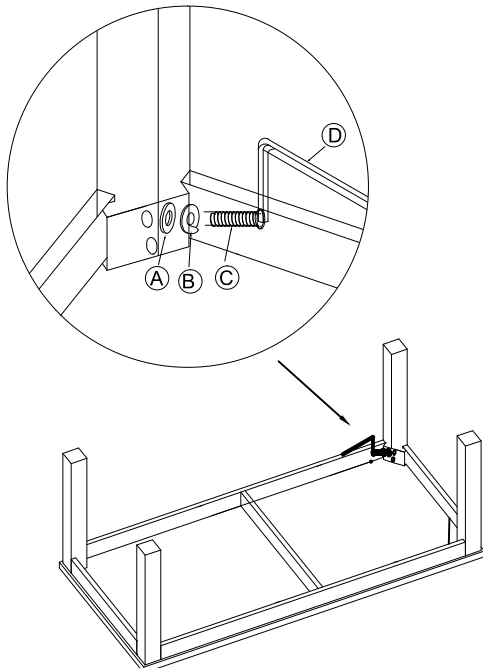

## Kit Contents :-

- A Flat washer - 8 Pcs    
 B Spring washer - 8 Pcs    
 C Allen Bolt - 8 Pcs    
 D Allen key - 1 Pcs

Ref	Description	Qty
①	Dining table top	1
②	Leg	4

1.

2.

**NOTE : Place top on a clean, dry surface to prevent damage to top.**

3.

4.

Your dining table is now ready to use

**NOTE : Two or more strong adults will be required to pick up, turnover, and rest your item on all legs.**