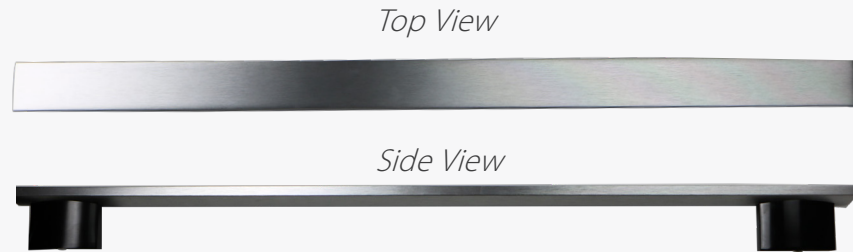

LUXURY SERIES

Handle Images

MODEL	HWC60301-6SS HWC60301-6SSL*	HBV60101-6SS HBV60201-6SSL*	HIM60701-6SS
DESIGN OPTIONS			
Type	Wine Cooler	Beverage Center	Ice Maker
Style Type	Built-in or Freestanding	Built-in or Freestanding	Built-in or Freestanding
Control Type	Touch Controls	Touch Controls	Touch Controls
Adjustable Legs	Yes	Yes	Yes
Interior Lights	Yes	Yes	Yes
Reversible Door*	Yes *except locking model HWC60301-6SSL	Yes *except locking model HBV60201-6SSL	Yes
PERFORMANCE			
Adjustable Temperature	Yes	Yes	No
Temperature Min/Max	34°F-64°F	34°F-50°F	-
Panel Ready	No	No	No
Defrost Type	Frost Free	Frost Free	Auto
Bottle Capacity	54	-	-
Can Capacity	-	172	-
Number of Shelves	6	3	-
Ice Capacity	-	-	25lbs
Ice Produced in 24 hrs	-	-	32 lbs
Sabbath Mode	No	No	No
ELECTRICAL RATINGS			
Voltage / Frequency	115 V / 60 Hz	115 V / 60 Hz	115 V / 60 Hz
Amperage	1.2A	1.2A	2.6A
Wattage	310W	310W	-
Refrigerant	R600a	R600a	R134a