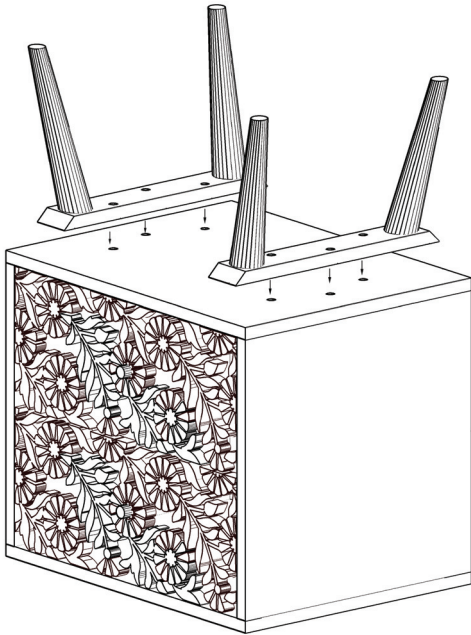

ASSEMBLY INSTRUCTIONS

Kit Contents :-

Allen key small -1 Pcs

bolt - 6 Pcs

Washer - 6 Pcs

Ref	Description	Qty
①	Wooden structure	1
②	Legs	2

1.

2.

NOTE: Place product on a clean, dry surface to prevent damage to top

3.

4.

Product is now ready to use