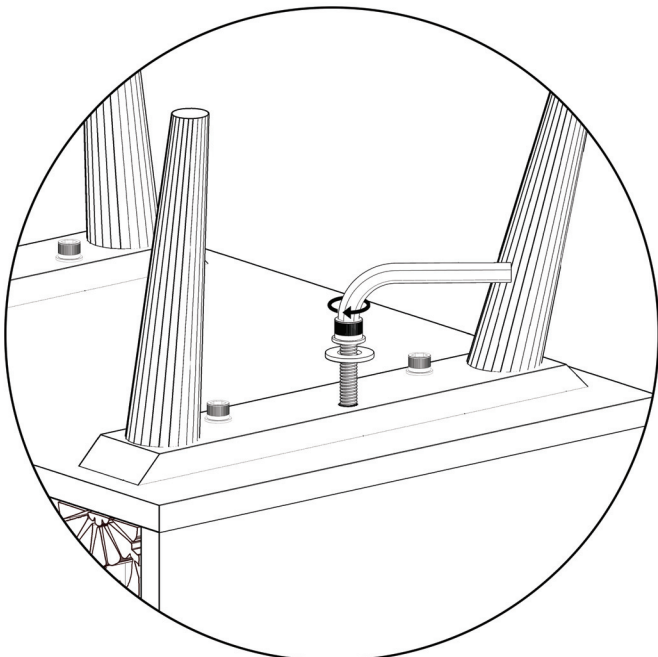

ASSEMBLY INSTRUCTIONS

Kit Contents :-

Allen key small -1 Pcs

bolt - 6 Pcs

Washer - 6 Pcs

Ref	Description	Qty
①	Wooden structure	1
②	Legs	2

1.

2.

NOTE: Place product on a clean, dry surface to prevent damage to top

3.

4.

Product is now ready to use