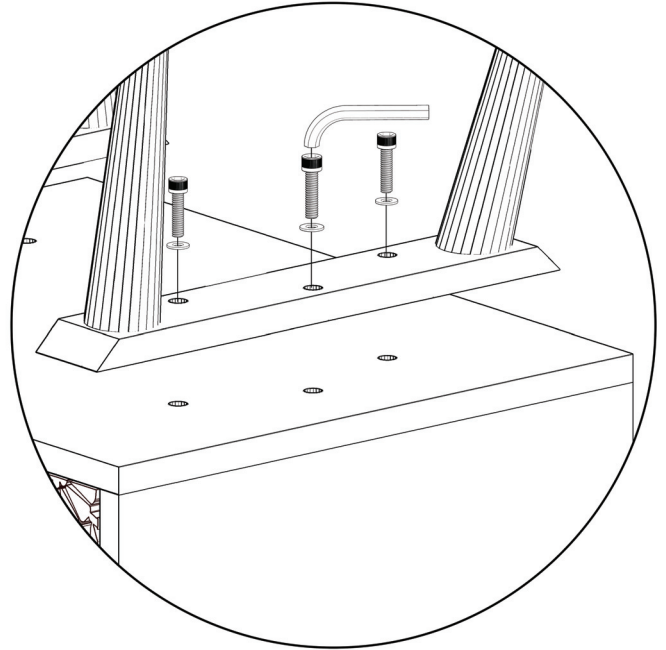

ASSEMBLY INSTRUCTIONS

Kit Contents :-

Allen key small -1 Pcs

bolt - 6 Pcs

Washer - 6 Pcs

Ref	Description	Qty
①	Wooden structure	1
②	Legs	2

1.

2.

NOTE: Place product on a clean, dry surface to prevent damage to top

3.

4.

Product is now ready to use