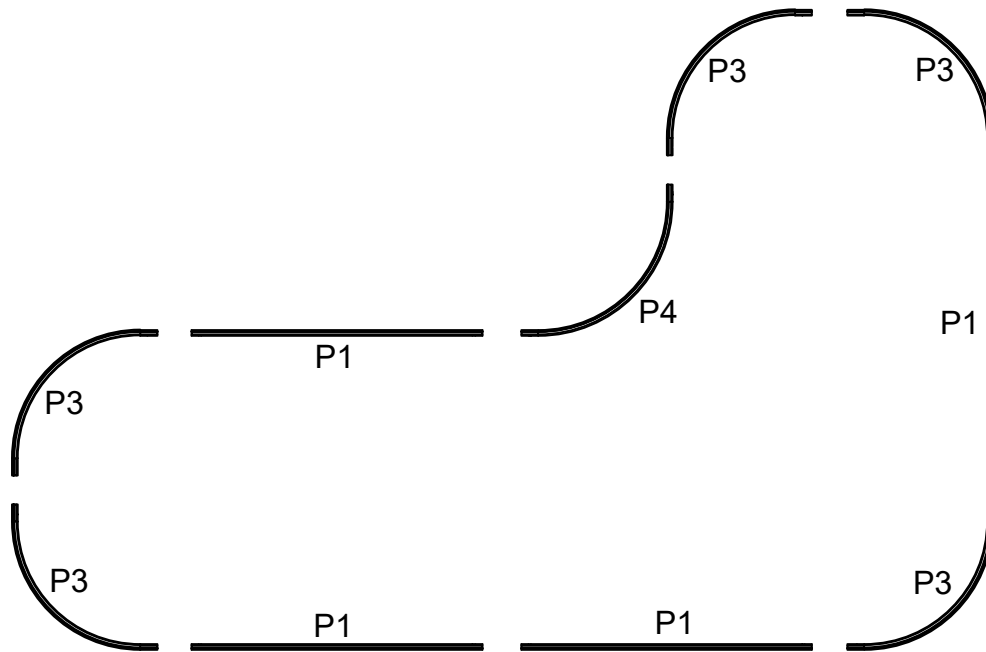

## **Foundation Kit**

### **Instructions for Assembly**

---

**HANOVLGB-GRY**

**Size: (cm) 240X160X82**

NO.	PART	Qty.
P1		4
P3		5
P4		1
F1		110
J4		1
		2