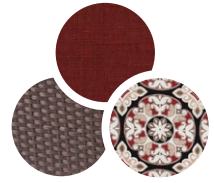

# GRAMERCY COLOR OPTIONS

*Clockwise from top: cushion fabric color, pillow pattern and wicker color*

Country Cork

Brown Sunbrella®  
(4-Piece Only)

Navy Blue

Crimson Red

## 4-Piece Seating Set

The Gramercy 4-Piece Set is made up of one deep-seating sofa, two matching arm chairs, four coordinating accent pillows and a tempered-glass coffee table. The collection's design showcases casual elegance with gently sloped arms, relaxing fabric and extra-plush cushions that are ready for multiple seasons of enjoyment.