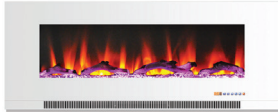

- Quickly warms a 300 sq. ft. room
- 2-stage fan-forced air heater
- 9-hour programmable timer
- Dual heat settings and flame only mode
- Crystal or Log options available
- 10 LED bulbs create a multi-color effect
- insert can also be wall-mounted on its own
- Automatic thermal safety switch
- CSA certified

Mantel Options

White
(BWT & BWW)

Slate Blue
(BSB)

Mahogany
(BMH)

Dark Coffee
(BCF)

These are preliminary specifications and are subject to change.

For more information on Hanover Products visit: www.hanover-products.com

The Winchester Collection

Insert
Options

**Shown in Slate Blue (BSB)*

10 LED Color
Effects

**Shown with Log Insert Option*

	FS5735-1***	FS5735-2***
Fireplace Type	Freestanding w/ Storage	Freestanding w/ Storage
Frame Material	Medium-Density Fiberboard	Medium-Density Fiberboard
Screen Type	Tempered Glass	Tempered Glass
Firebox Contents	Crystal Rock Display	Driftwood Log Display
Multi-Color Flame Display	Yes	Yes
Temperature Display	Yes	Yes
Remote Control	Yes	Yes
Heat Output	5115 BTU	5115 BTU
Heating Range	300 Sq. Ft.	300 Sq. Ft.
Number of Heat Settings	2	2
Number of Flame Settings	10 LED Color Effects	10 LED Color Effects
Flame Only Mode (Without Heat)	Yes	Yes
Heater Type	Fan Forced Air Heater	Fan Forced Air Heater
Adjustable Thermostat	Yes	Yes
Programmable Timer (Hrs.)	Up to 9 hrs.	Up to 9 hrs.
Voltage / Frequency	115 V / 60 Hz	115 V / 60 Hz
Amperage	16	16
Wattage	700 (Low) / 1350 (High)	700 (Low) / 1350 (High)
Cord Length	6 Ft. / 72 In.	6 Ft. / 72 In.
Plug Type	HPN	HPN
Mantel Dimensions	14.4"D x 57.8"W x 35"H	14.4"D x 57.8"W x 35"H
Fireplace Insert Dimensions	4.7"D x 50"W x 19.8"H	4.7"D x 50"W x 19.8"H