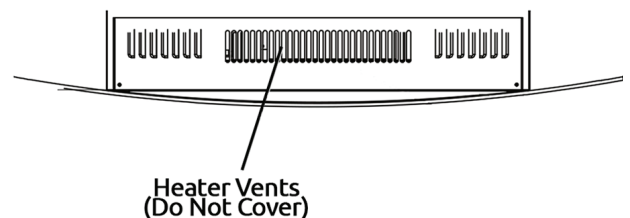

The Fireside Collection

Horizontal, Wall-Mounted Fireplaces

Our recipe for relaxation starts with a toasty evening at home courtesy of Hanover's Fireside collection of electric fireplaces. These fireplaces can be easily mounted to the wall to conserve floor space for your other favorite home décor. The alluring display of flames will brighten the room and create a warm aura, welcoming your guests into the room. For all-season comfort, simply select your favorite flame display, with or without the heating option, and watch it glow.

Features

- Offered in 43", 35" (curved), and 56" displays
- Driftwood log or crystal rock display options
- Wall-mount design
- Heats rooms up to 210 sq. ft.
- Automatic thermal safety switch
- Adjustable brightness
- Remote included
- CSA certified

Slightly curved panel on 35-in. models only

Top View

Available in
2 Finishes

2 Display
Options

These are preliminary specifications and are subject to change.

For more information on Hanover Products visit: www.hanover-products.com