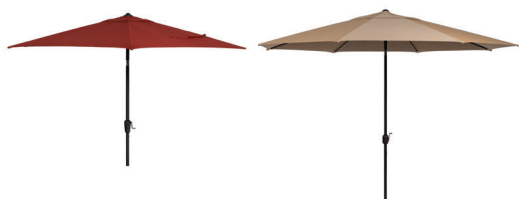

Features

- Designed with premium, outdoor-grade materials that last year after year
- High-performance powder coating provides extended protection against rust, scratches, and UV harm
- Swivel-action chairs perform a 360° spin and gentle rocking motion
- Steel-stamped table tops add a modern edge to the collection
- Classic embellishments sweep across the back of each chair
- Chairs include thick foam cushions with coordinating accent pillows
- Easy to clean and maintain
- Cushions available in Ocean Blue, Chili Red, Country Cork, and Navy Blue fabric options
- Some assembly required

Chili Red

Ocean Blue

Tan

Navy Blue

Seating

	Swivel Chair	Swivel Chair	High-Dining Swivel Chair	Loveseat
Motion Capability	360° Spin and Rock	360° Spin and Rock	360° Spin	N/A
Finish Options	Multi-Step Powder Coating in Java (Dark Brown)	Multi-Step Powder Coating in Java (Dark Brown)	Multi-Step Powder Coating in Java (Dark Brown)	Multi-Step Powder Coating in Java (Dark Brown)
Overall Dimensions	26" L x 30.5" W x 36" H	24.2" D x 26.7" W x 36.4" H	22.8" D x 25.2" W x 44.8" H	49" D x 32" W x 36" H
Overall Weight	32.5 lbs.	23.2 lbs.	24.9 lbs.	36 lbs.
Seat Dimensions	24.5" L x 23.5" W x 19.5" H	21.7" D x 21.7" W x 19.8" H	19.3" D x 20.5" W x 28" H	24.5" D x 46.5" W x 19" H
Cushion Dimensions	24.5" L x 23.5" W x 5.5" H	21.7" D x 21.7" W x 4.5" H	19.3" D x 20.5" W x 4" H	24.5" D x 46.5" W x 5.5" H
Cushion Color Options	Chili Red Ocean Blue Tan Navy Blue	Chili Red Ocean Blue Tan Navy Blue	Chili Red Ocean Blue Tan Navy Blue	Chili Red Ocean Blue Tan Navy Blue
Weight Capacity (Max)	225 lbs.	250 lbs.	225 lbs.	450 lbs.

Umbrellas

	9' Umbrella	11' Umbrella
Finish Options	Multi-Step Powder Coating in Java (Dark Brown)	Multi-Step Powder Coating in Java (Dark Brown)
Dimensions	108" D x 108" W x 96" H	132" D x 132" W x 101.6" H
Overall Weight	19.8 lbs.	17.6 lbs.
Color Options	Chili Red Ocean Blue Tan Navy Blue	Chili Red Ocean Blue Tan Navy Blue
Pole Diameter	2 in.	2 in.