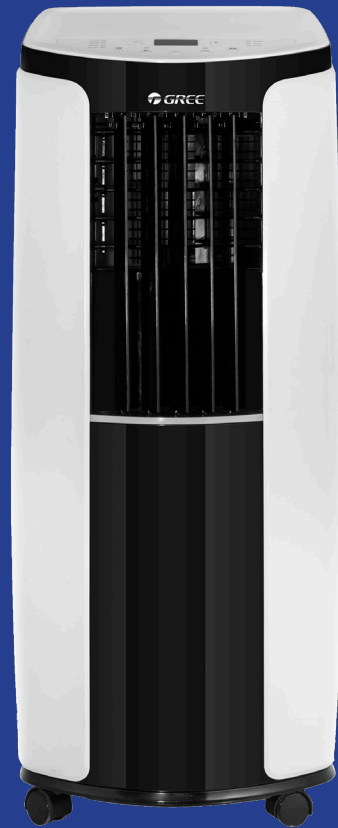

Portable AC

Stay comfortable on hot, sweaty days with a Gree portable air conditioner. Gree's selection of portable air conditioners is a great choice to cool and dehumidify any room where a window ac is not possible. Use a portable AC to cool any hot spot or cut back using your central unit by only cooling the room you use the most. Since it is portable, moving it from the living room during the day to the bedroom at night won't be a problem. Easy to set up and operate - roll into place, vent through a window using the included kit, plug into a power outlet, and turn on the relief!

| MODEL | GPA05AK | GPA06AK |
|-------------------------------|------------------------|------------------------|
| PERFORMANCE | | |
| BTU Capacity (DOE/ASHRAE) | 5,000/8,000 BTU | 6,000/10,000 BTU |
| Dehumidification (pints/hour) | 2.3 | 2.9 |
| Cooling Area | 250-sq. ft. | 350-sq. ft. |
| EER | 9.4 | 9.4 |
| ELECTRICAL | | |
| Volts | 120V | 120V |
| Amps | 10.2 | 10.8 |
| Watts | 1050 | 1250 |
| Power Cord Length (Feet) | 6 | 6 |
| Plug Type (NEMA) | NEMA 5-15P | NEMA 5-15P |
| FEATURES | | |
| Control Type | Electronic | Electronic |
| Number of Fan Speeds | 3 | 3 |
| Energy Saving Mode | No | No |
| Sleep Mode | Yes | Yes |
| Check Filter Indicator | Yes | Yes |
| Programmable Timer | Yes | Yes |
| Energy Star Rated | No | No |
| Remote Control | Yes | Yes |
| Air CFM (Fan Speeds) | 206/188/171 | 206/188/171 |
| Filter Type | Washable | Washable |
| Warranty | 1 year parts and labor | 1 year parts and labor |
| SPECIFICATIONS | | |
| Refrigerant | R410A | R410A |
| Product Dims (WxHxD) In. | 12.4x30.3x15.6 | 12.4x30.3x15.6 |
| Product Weight (lbs.) | 54 | 55 |
| Shipping Dims (WxHxD) In. | 14x34x18 | 14x34x18 |
| Shipping Weight (lbs.) | 65 | 66 |