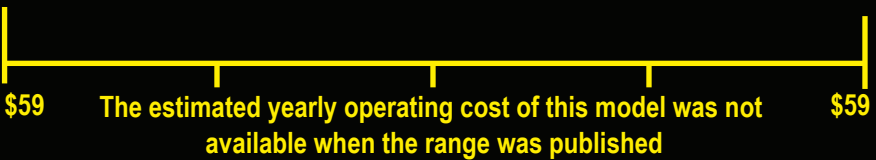

尺寸: 139x191mm
材质: 157G双铜纸
黄色色号: PANTONE Yellow c
黑色: 100%

U.S. Government

Federal law prohibits removal of this label before consumer purchase.

ENERGYGUIDE

Upright Freezer

- Automatic Defrost

GALANZ

Models GLF11UWEA16

GLF11US2A16

Capacity: 11 Cubic Feet

Compare ONLY to other labels with yellow numbers.
Labels with yellow numbers are based on the same test procedures.

Estimated Yearly Energy Cost

\$42

354 kWh

Estimated Yearly Electricity Use