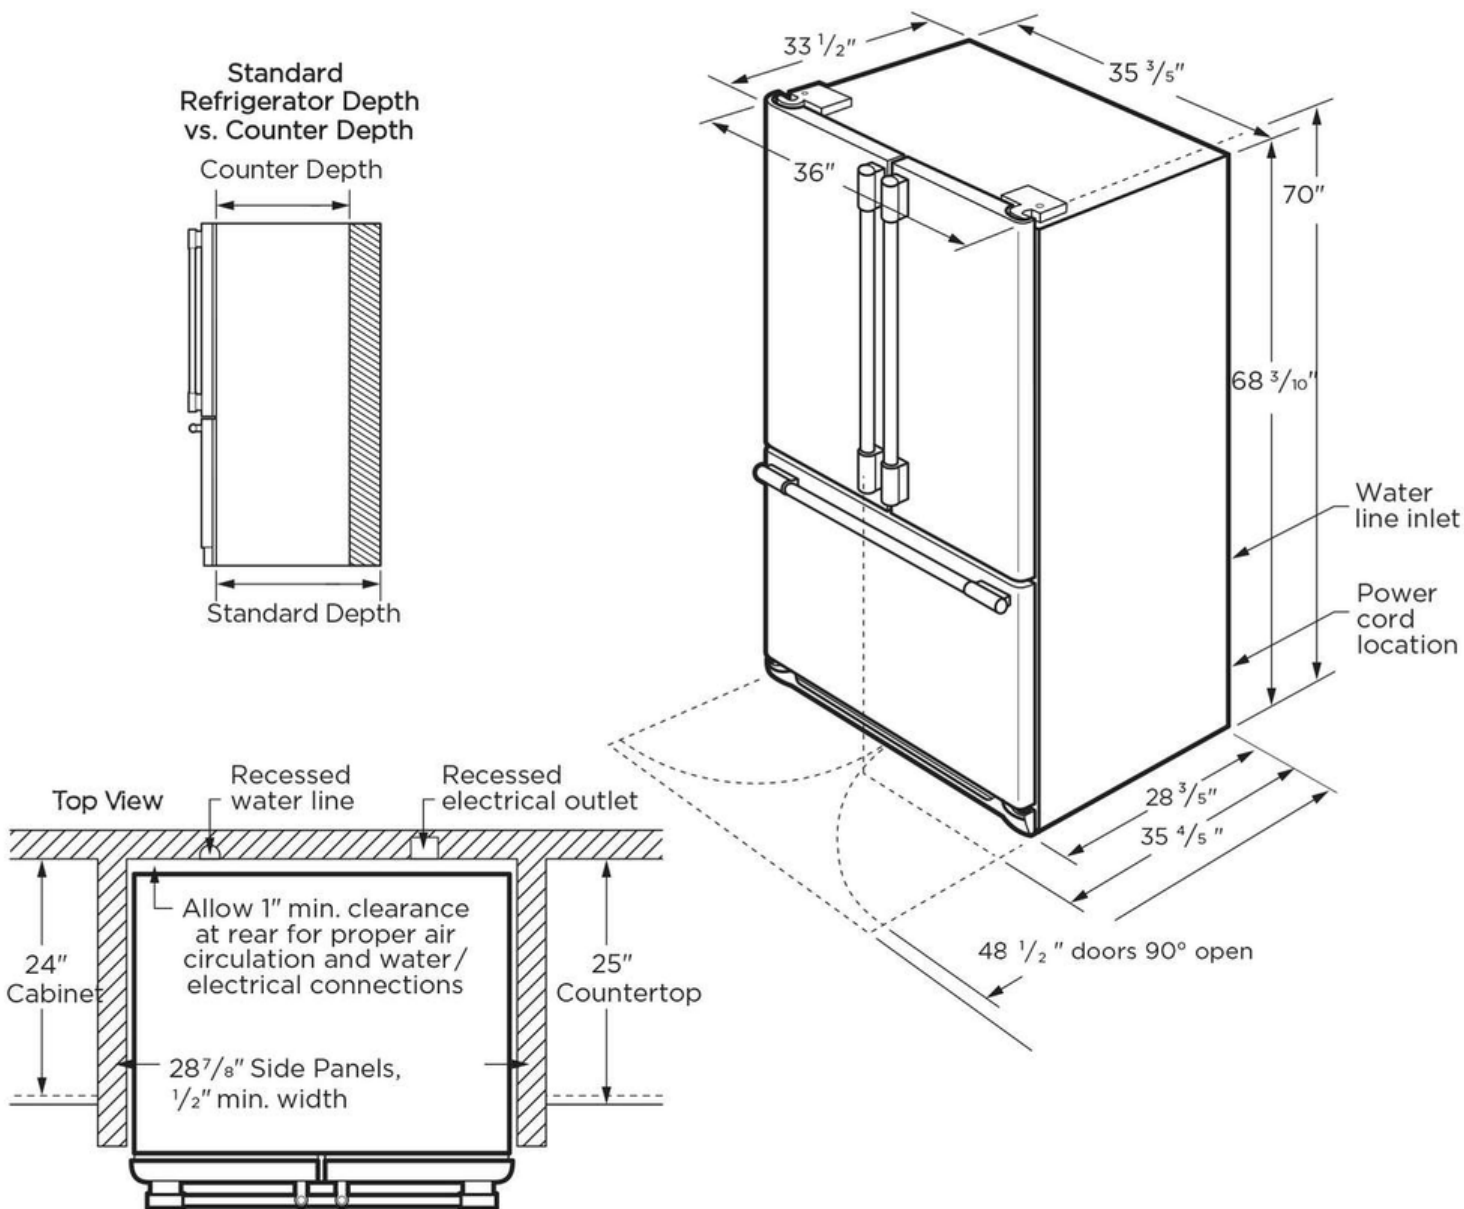

Frigidaire Professional

27.8 Cu. Ft. French Door Refrigerator

PRFS2883AF

Version : 05/22

Note: For planning purposes only. Always consult local and national electric, gas and plumbing codes.

Refer to Product Installation Guide for detailed installation instructions on the web at frigidaire.com / frigidaire.ca

Specifications subject to change. Accessories information available on the web at frigidaire.com / frigidaire.ca

USA • 10200 David Taylor Drive • Charlotte, NC 28262 • 1-800-FRIGIDAIRE • frigidaire.com

CANADA • 5855 Terry Fox Way • Mississauga, ON L5V 3E4 • 1-800-265-8352 • frigidaire.ca