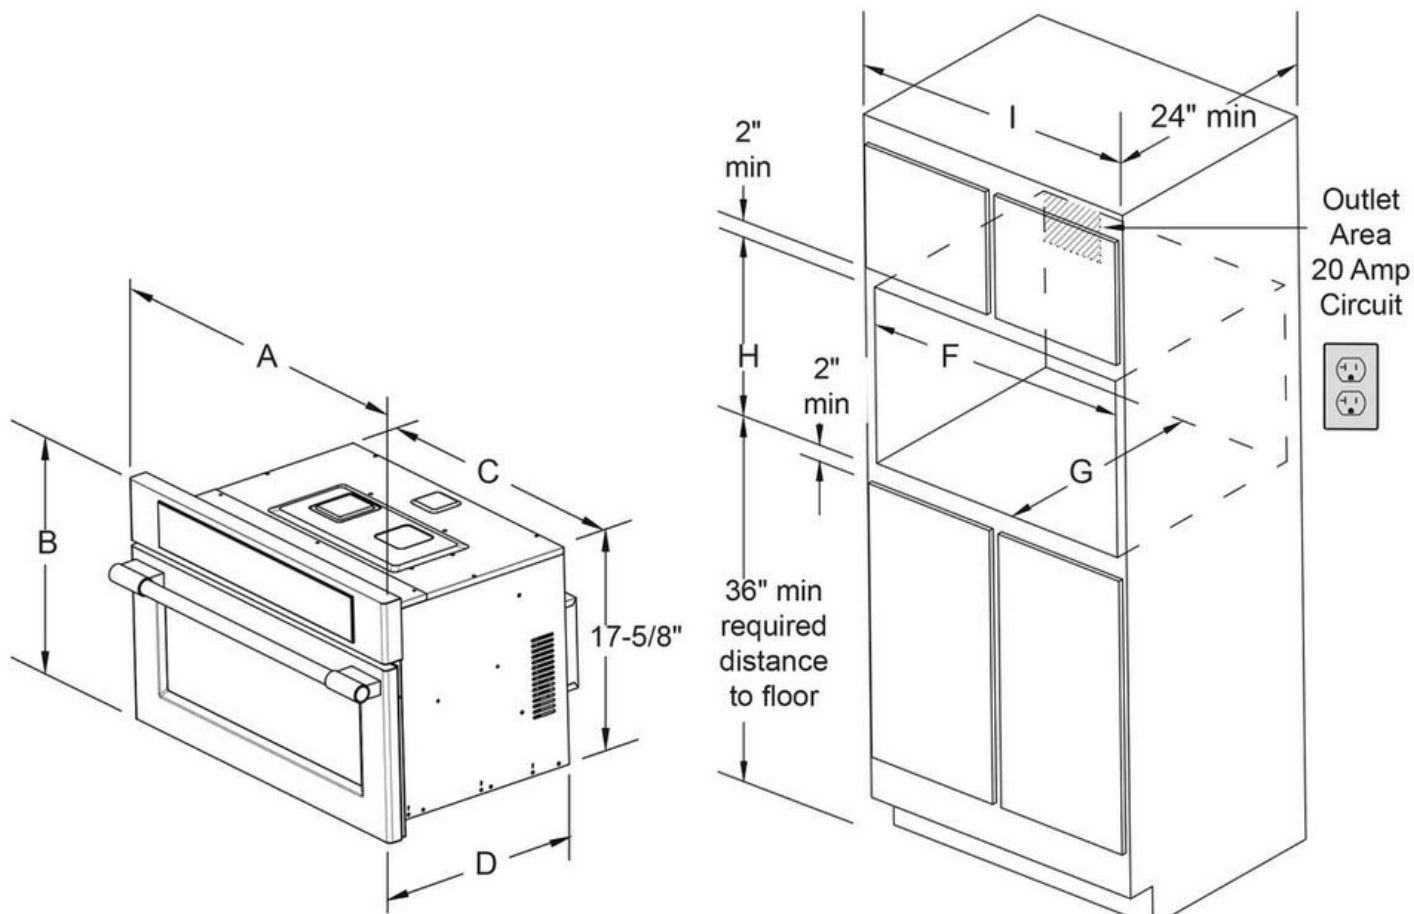

Internal Specifications

Interior Color	Stainless Steel
Interior Light Quantity	1
Interior Light Type	LED
Interior Light Wattage	1.5 Watts
Rack	Yes
Turntable Diameter	14 3/16"

Electrical Specifications

Connected Load @ 120V	1.7 kW
Minimum Circuit Required	20 Amps
Voltage Rating	120 V

Microwave Control Features

+ 30 Seconds	Yes
Quick Start	Yes

Display

Display Light Color	White
---------------------	-------

Dimensions and Volume

Height	19 5/8"
Width	29 13/16"
Depth	23 1/8"
Depth With Door 90° Open	35 1/2"
Microwave Interior Height	9 13/16"
Microwave Interior Width	16 1/2"
Microwave Interior Depth	16 1/2"
Microwave Capacity	1.6 Cu. Ft.

General Specifications

Prop 65 Label	Yes
Warranty - Labor	1 Year
Warranty - Parts	1 Year

Safety Certifications and Approvals

UL Listed	Yes
cUL Listed	Yes

Installation Diagram

PRODUCT DIMENSIONS						
MODEL	A		B	C		D
Convection Microwave Oven	29-13/16		19	24-5/8		23
CUTOUT DIMENSIONS AND CABINET WIDTH						
MODEL	F		G	H		I
	Min.	Max.		Min.	Min.	
Convection Microwave Oven	28	28-3/8	22	17-3/4	18	30-1/8