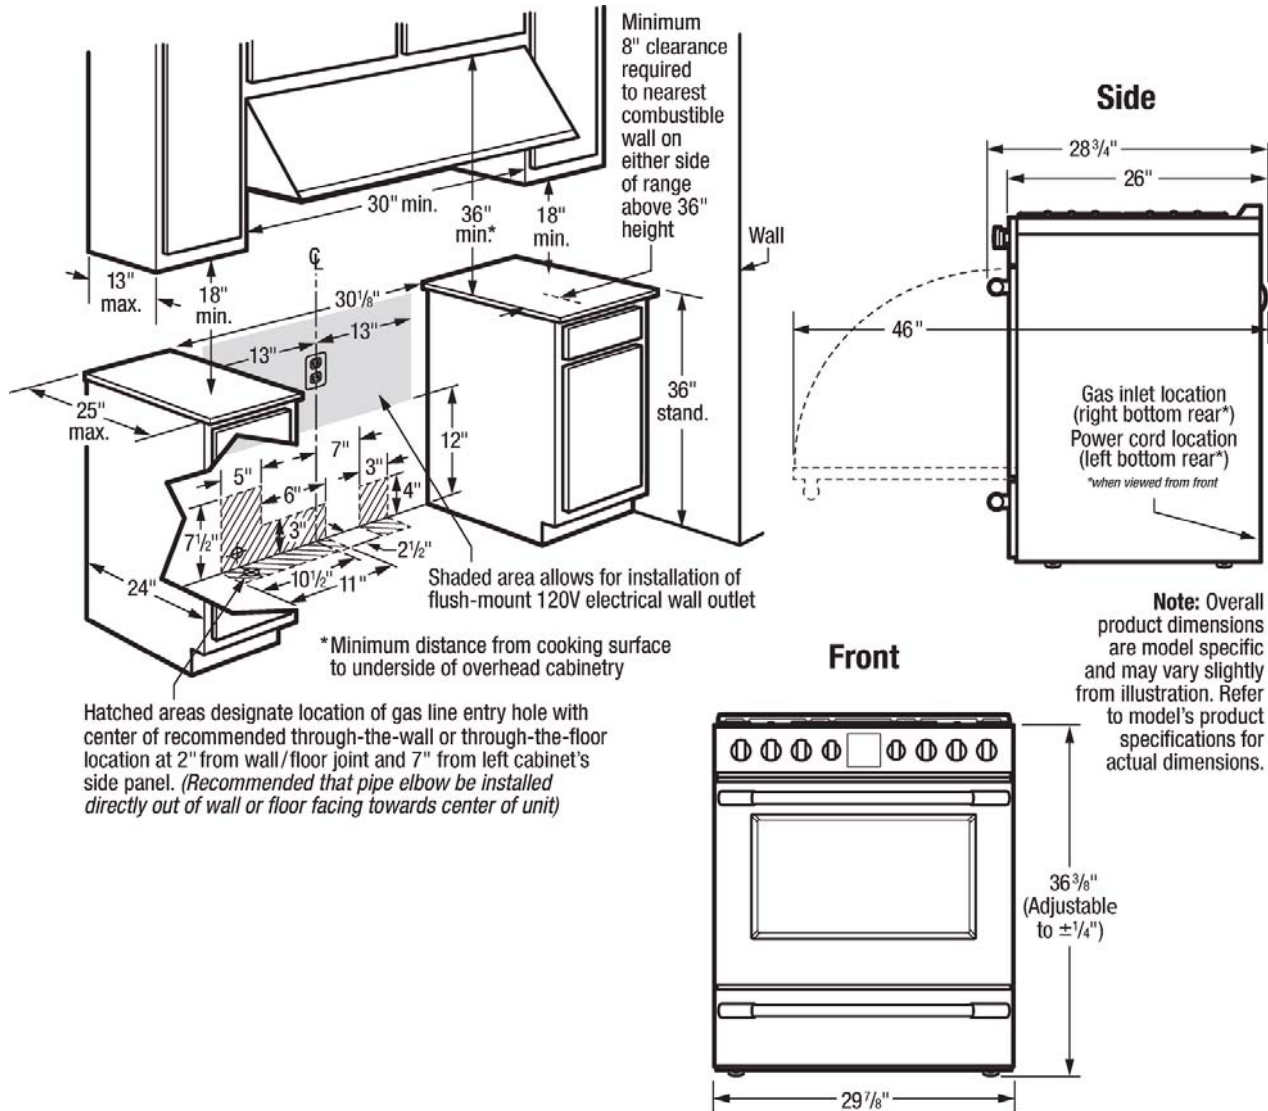

FRIGIDAIRE

PROFESSIONAL.

PCFG3078AF

Available Colors : Stainless Steel

Version : 03/20

Gas Ranges

30" Front Control Freestanding Air Fry Range

Installation Drawing

Note: Overall product dimensions are model specific and may vary slightly from illustration. Refer to model's product specifications for actual dimensions.

FRIGIDAIRE

USA • 10200 David Taylor Drive • Charlotte, NC 28262 • 1-800-FRIGIDAIRE • frigidaire.com
CANADA • 5855 Terry Fox Way • Mississauga, ON L5V 3E4 • 1-800-265-8352 • frigidaire.ca