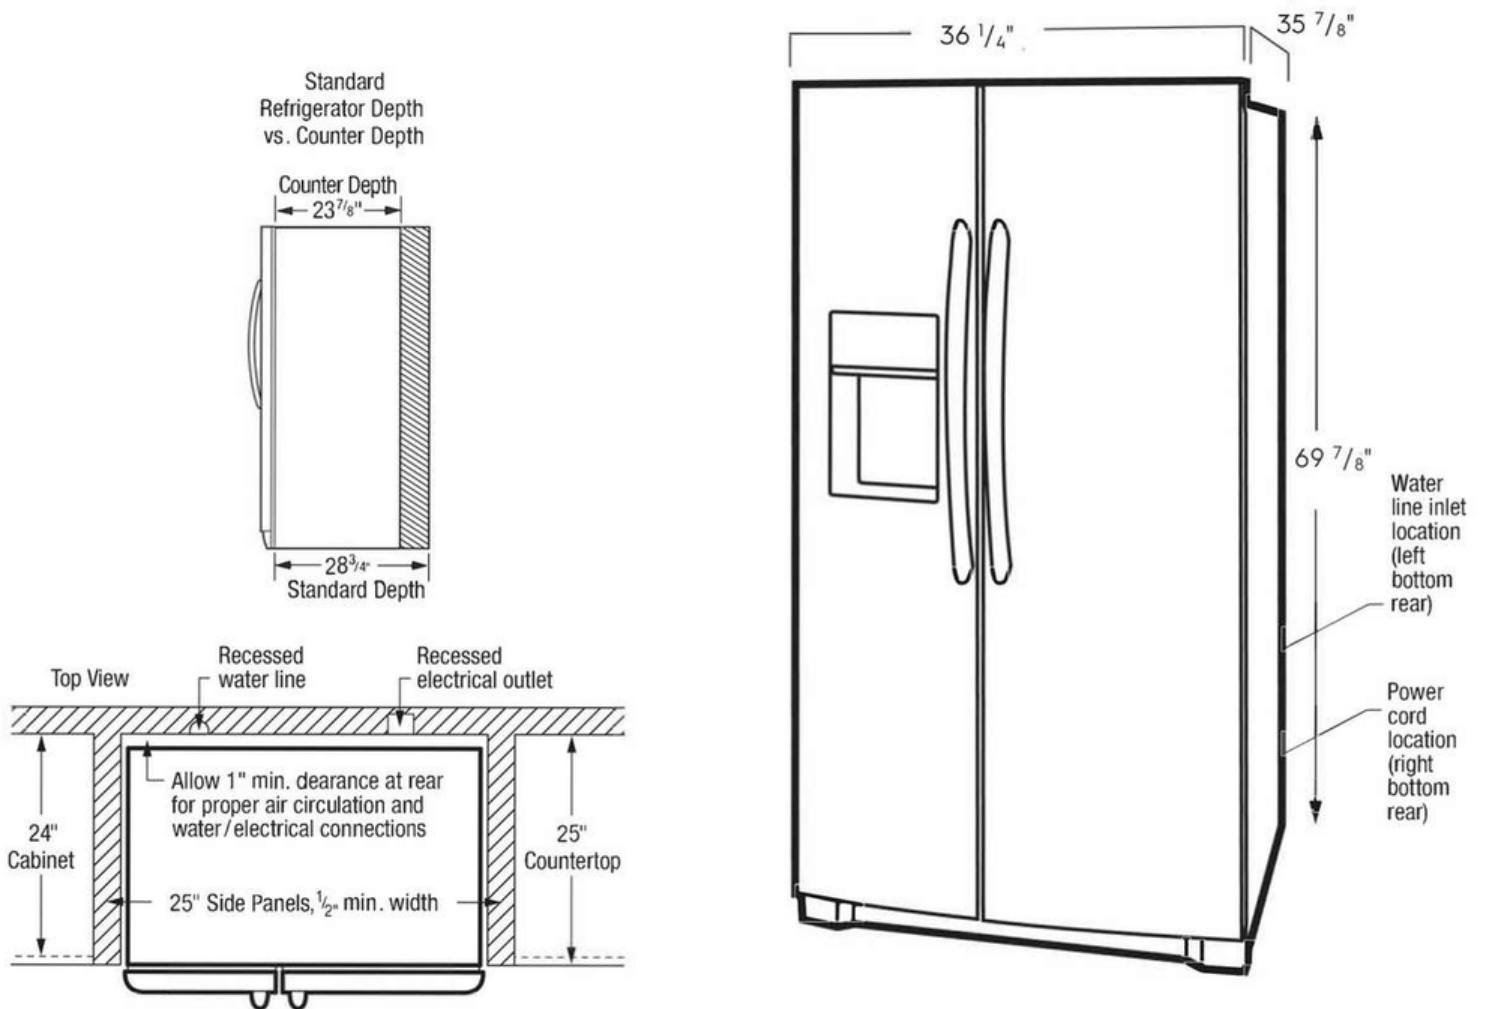

CANADA • 5855 Terry Fox Way • Mississauga, ON L5V 3E4 • 1-800-265-8352 • frigidaire.ca

Frigidaire Gallery

25.6 Cu. Ft. 36" Standard Depth Side by Side Refrigerator

GRSS2652AF, GRSS2652AD

Version : 07/21

Note: For planning purposes only. Always consult local and national electric, gas and plumbing codes.