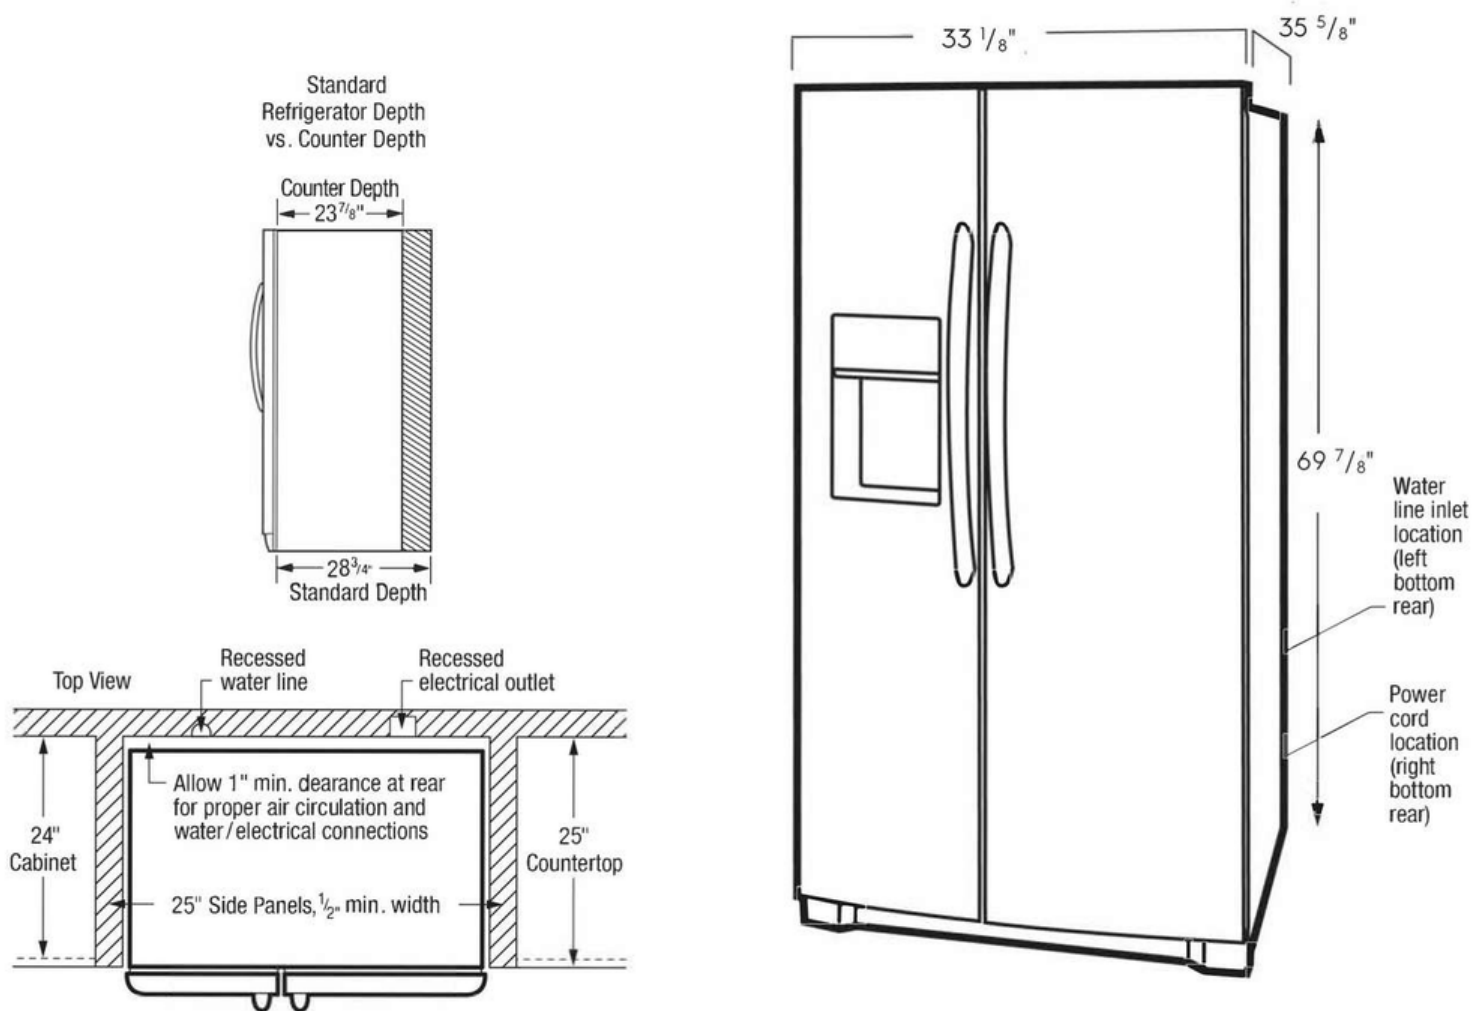

# Frigidaire Gallery

22.3 Cu. Ft. 33" Standard Depth Side by Side Refrigerator

GRSS2352AF

Version : 11/21

Note: For planning purposes only. Always consult local and national electric, gas and plumbing codes.