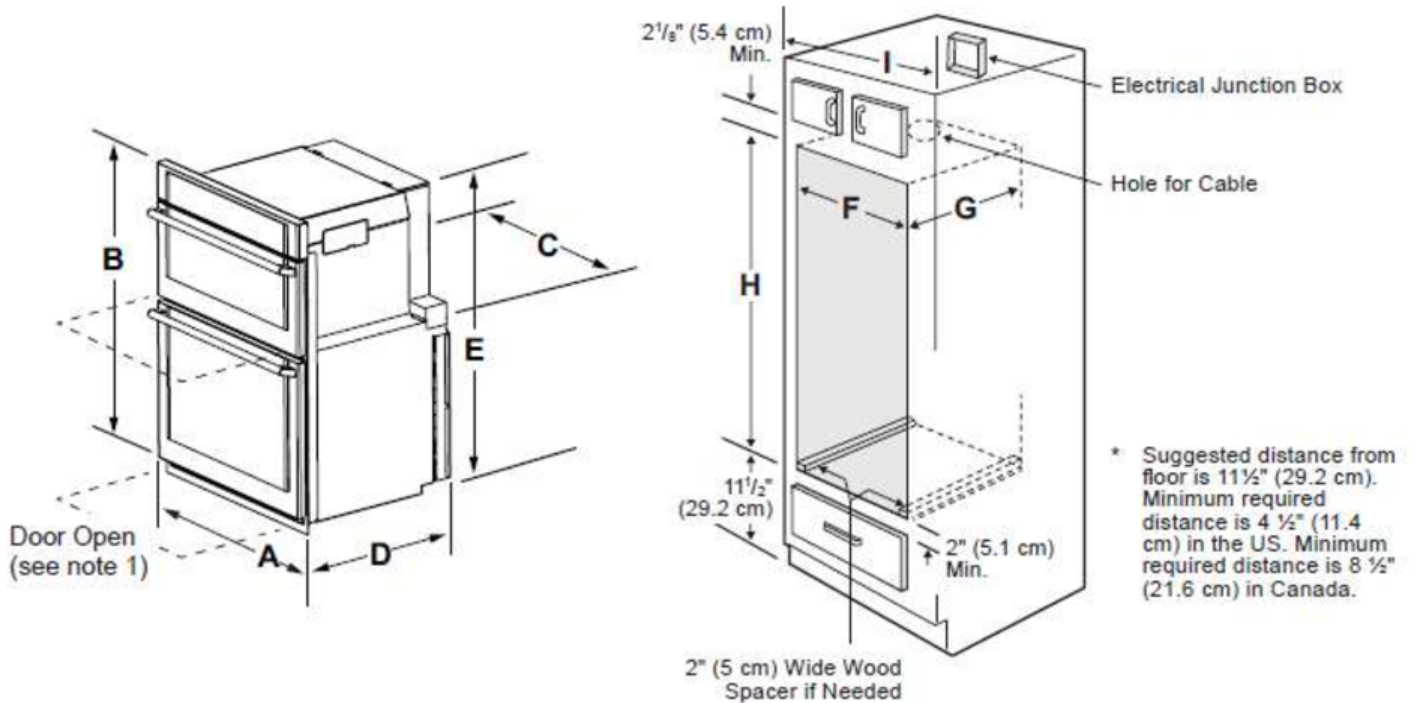

# Frigidaire Gallery

30" Wall Oven and Microwave Combination

GCWM3067AF, GCWM3067AD

Version : 12/21

**NOTES:**

1. Allow at least 22" (55.9cm) clearance in front of oven for door depth when it is open.
2. Dimension G (cutout depth) is critical to the proper installation of the built-in oven. If the oven decorative trim does not butt against the cabinet verify dimension G to assure it is the required depth.
3. For a cutout height greater than the maximum (H), add one 2"(5 cm) wide wood shim of appropriate height to each side of the opening under the appliance side rails. A trim kit may be purchased through a dealer, service, or on the brand website.

**Figure 1: Product and Cutout Dimensions**

PRODUCT DIMENSIONS					
A	B	C	D	E	
29 <sup>7</sup> / <sub>8</sub> " (76.2 cm)	41 <sup>1</sup> / <sub>16</sub> " (105.6 cm)	28 <sup>7</sup> / <sub>16</sub> " (72.2 cm)	25 <sup>3</sup> / <sub>16</sub> " (63.9 cm)	40 <sup>9</sup> / <sub>16</sub> " (102.9 cm)	
CUTOUT DIMENSIONS AND CABINET WIDTH					
F		G. Min.	H		I
Min.	Max.		Min.	Max.	
28 <sup>1</sup> / <sub>2</sub> " (72.4 cm)	29" (73.7 cm)	23 <sup>1</sup> / <sub>2</sub> " (59.7 cm)	40 <sup>5</sup> / <sub>8</sub> " (103.1 cm)	41 <sup>1</sup> / <sub>2</sub> " (105.4 cm)	30 <sup>1</sup> / <sub>8</sub> " (76.5 cm) Min