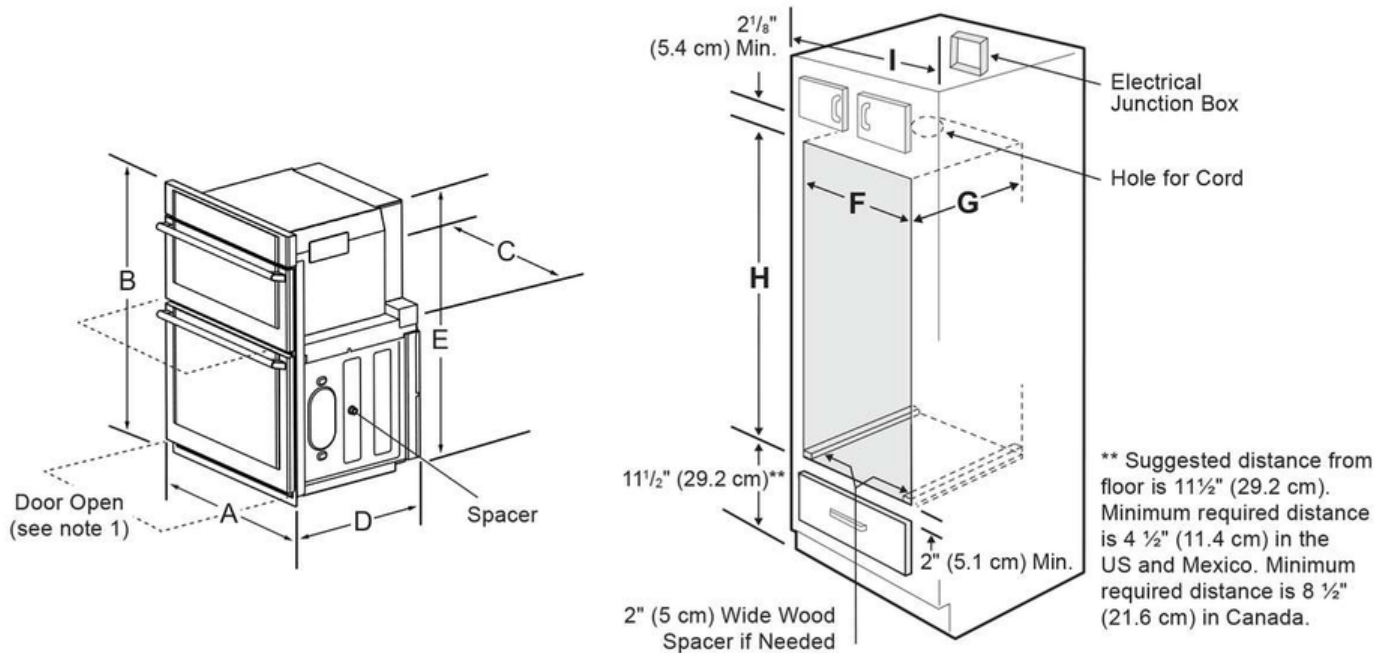

GCWM2767AF, GCWM2767AD

Version : 02/22

NOTES:

1. Allow at least 21" (53.3cm) clearance in front of oven for door depth when it is open.
2. Dimension G (cutout depth) is critical to the proper installation of the built-in oven. If the oven decorative trim does not butt against the cabinet verify dimension G to assure it is the required depth.
3. For a cutout height greater than H maximum, add 2" (5 cm) wide wood shims of appropriate height to each side of the opening under the appliance side rails. You can order a larger bottom trim through a service center.
4. If the junction box is below the oven, longer conduit cables are available through a service center.

Figure 1: Product and Cutout Dimensions

PRODUCT DIMENSIONS					
A	B	C	D		E
27 (68.6)	42 ⁵ / ₁₆ (107.4)	24 ⁵ / ₈ (62.5)	25 (63.5)		39 ³ / ₄ (101.0)
CUTOUT DIMENSIONS AND CABINET WIDTH					
F		G	H. Standard Height (**Others, see note 3)		I
Min.	Max.	Min.	Min.	Max.	
24 ⁷ / ₈ (63.2)	25 ¹ / ₂ (64.1)	24 (61.0)	39 ⁷ / ₈ (101.3)	41 ¹ / ₂ (105.5)	27 ¹ / ₈ (68.9) Min