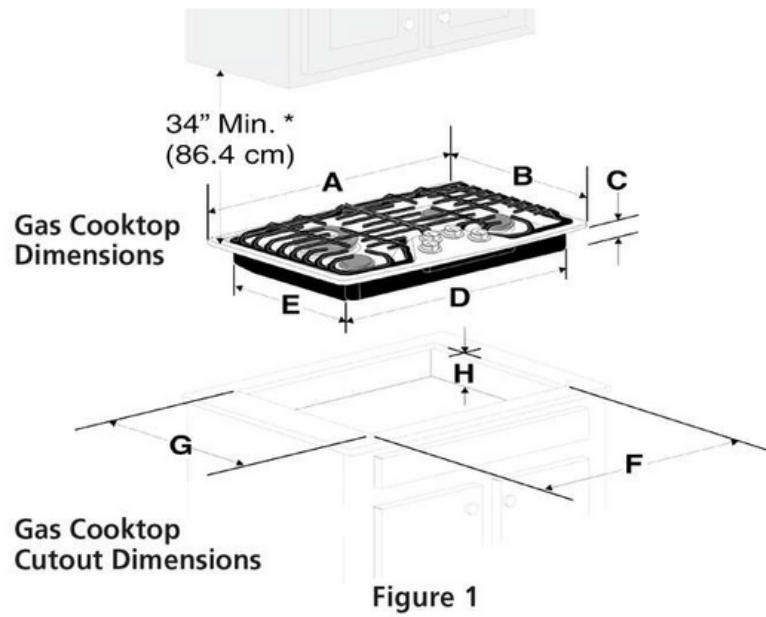

Cooktop

Cooking Surface Type	Gas
Grate Material	Cast Iron
Grate Quantity	3
Grate Style	Continuous

Display

Control Location	Front
------------------	-------

Dimensions and Volume

Height	2 7/16"
Width	30"
Depth	21"
Cutout Height	7 1/2"
Maximum Cutout Width	29 5/16"
Minimum Cutout Width	27 1/4"
Maximum Cutout Depth	20"
Minimum Cutout Depth	19"

Safety Certifications and Approvals

CSA Listed	Yes
UL Listed	Yes

Installation Diagram

PRODUCT DIMENSIONS

MODEL	A. WIDTH	B. DEPTH	C. HEIGHT	D. BOX WIDTH	E. BOX DEPTH
30" Gas Cooktop	30" (76.2 cm)	21" (53.3 cm)	2 7/16" (6.2 cm)	27" (68.6 cm)	18 7/8" (47.9 cm)

CUTOUT DIMENSIONS

MODEL	F. WIDTH		G. DEPTH		H. HEIGHT BELOW COOKTOP
	MINIMUM	MAXIMUM	MINIMUM	MAXIMUM	
30" Gas Cooktop	27 1/4" (69.2 cm)	29 5/16" (74.3 cm)	19" (48.3 cm)	20" (50.8 cm)	7.5" (19.0 cm)