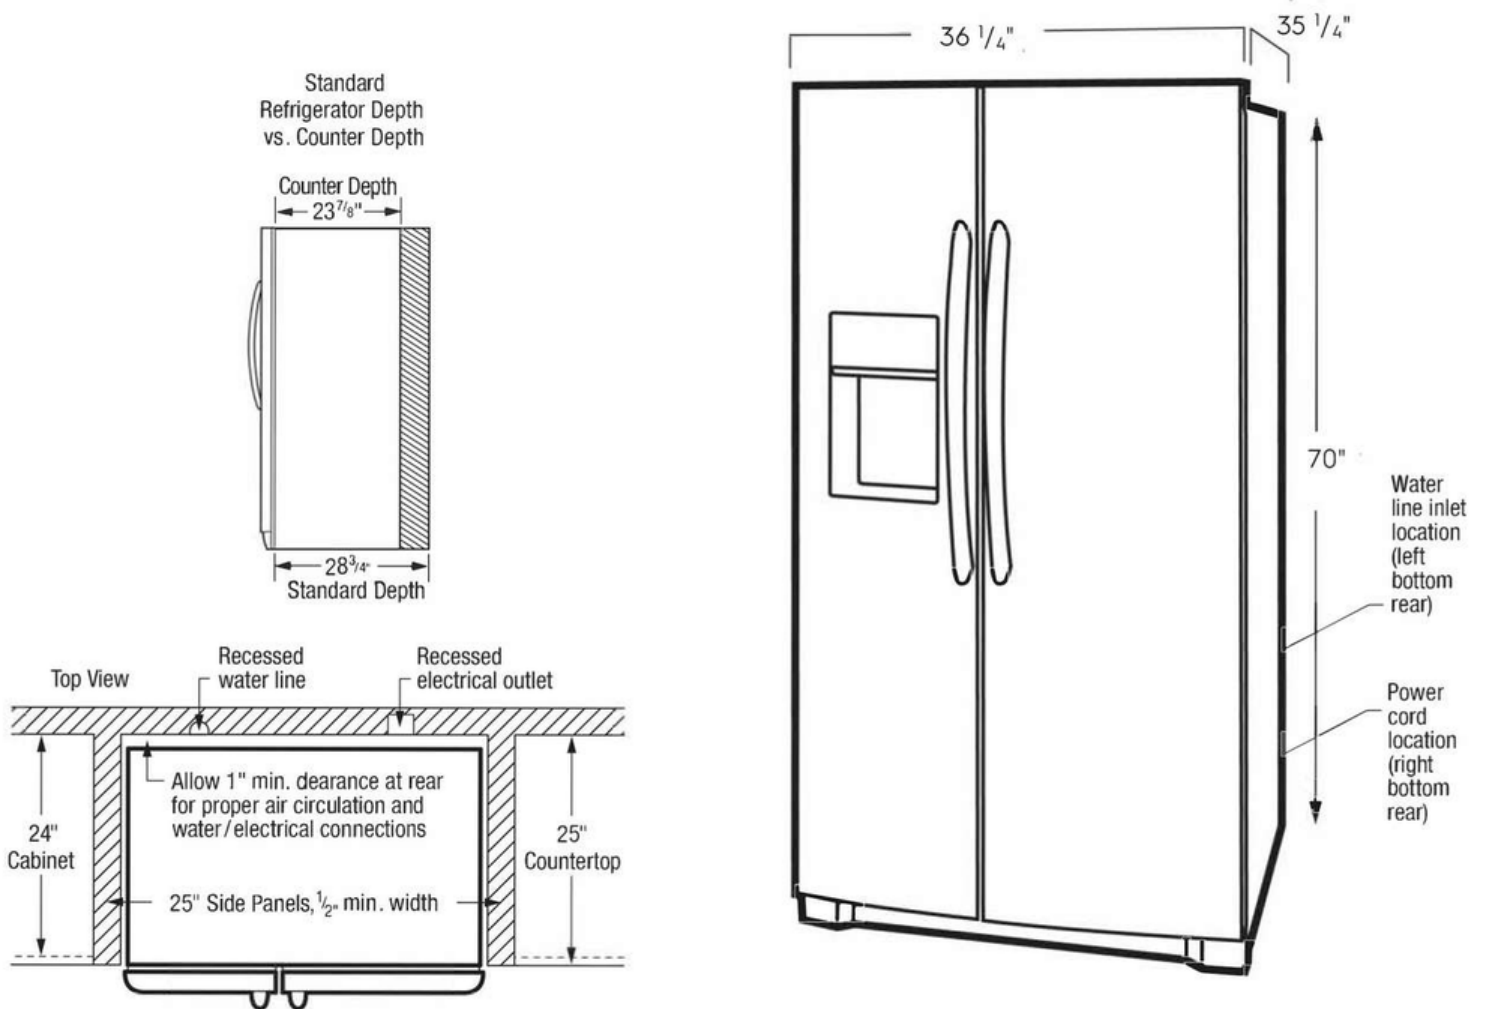

Specifications subject to change. Accessories information available on the web at frigidaire.com / frigidaire.ca

Frigidaire

25.6 Cu. Ft. 36" Standard Depth Side by Side Refrigerator

FRSS2633AS

Version : 11/21