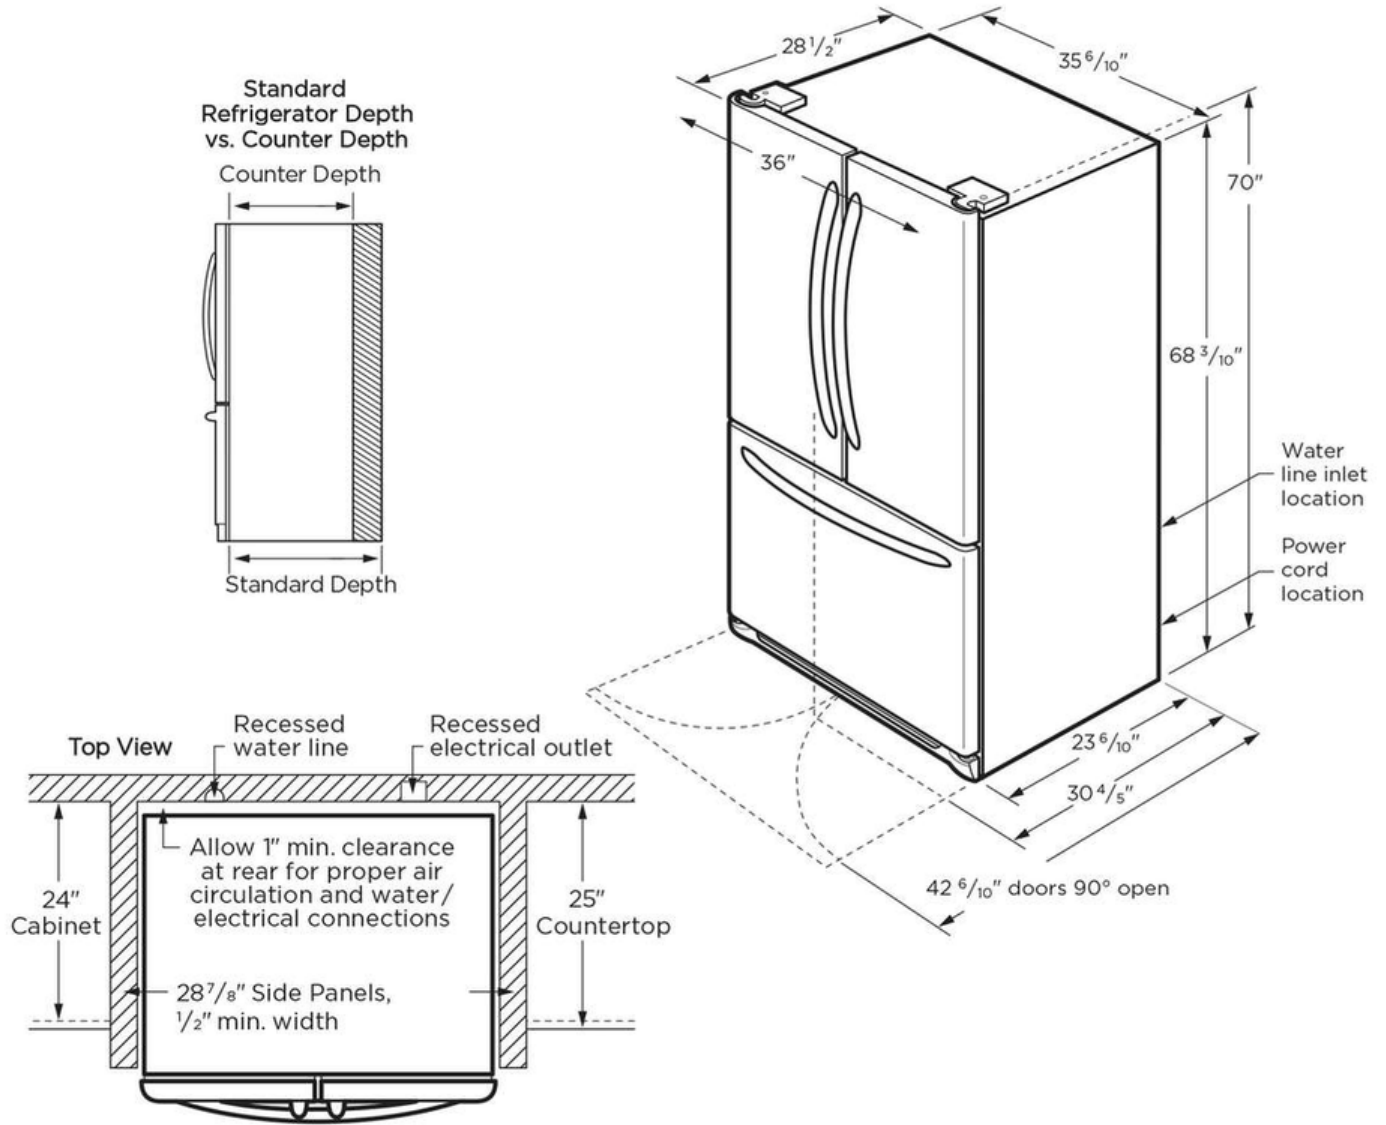

Frigidaire

22.6 Cu. Ft. Counter-Depth French Door Refrigerator

FRFC2323AS

Version : 04/22

Note: For planning purposes only. Always consult local and national electric, gas and plumbing codes.

Refer to Product Installation Guide for detailed installation instructions on the web at frigidaire.com / frigidaire.ca

Specifications subject to change. Accessories information available on the web at frigidaire.com / frigidaire.ca

USA • 10200 David Taylor Drive • Charlotte, NC 28262 • 1-800-FRIGIDAIRE • frigidaire.com

CANADA • 5855 Terry Fox Way • Mississauga, ON L5V 3E4 • 1-800-265-8352 • frigidaire.ca