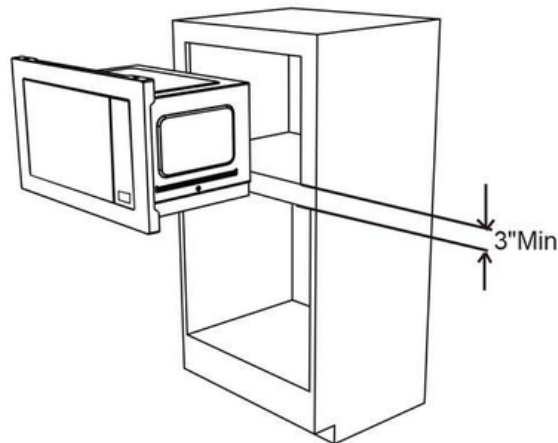

Cutout Dimensions

Height (A)		
Minimum	17"	(432 mm)
Maximum	17 1/4"	(438 mm)
Width (B)		
Minimum	24 3/4"	(629 mm)
Maximum	25"	(635 mm)
Depth (C)		
Minimum	20"	(508 mm)

|----- 30" -----|
TRIM KIT

|----- 27" -----|
TRIM KIT