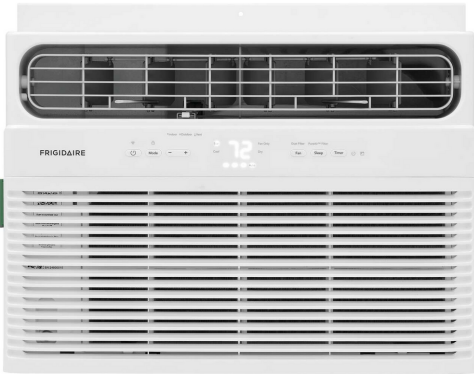

FHWW124WD1

12,000 BTU Window Room Air Conditioner with Wi-Fi

The Frigidaire 12000 BTU Window-Mounted Connected Room Air Conditioner enables you to cool your room anywhere, anytime from your smart device with the Frigidaire® app. Keep your room cool and comfortable with optimum circulation and cooling with 6-way directional airflow and three different fan speeds.

Version: 10/23