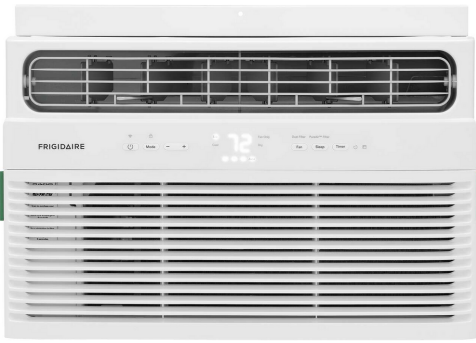

FHWW084WD1

8,000 BTU Window Room Air Conditioner with Wi-Fi

The Frigidaire 8,000 BTU Window-Mounted Connected Room Air Conditioner enables you to cool your room anywhere, anytime from your smart device with the Frigidaire® app. Keep your room cool and comfortable with optimum circulation and cooling with 6-way directional airflow and three different fan speeds.

Version: 10/23

Consumer Benefits

Wi-Fi Connected with The Frigidaire® App

Control your room's temperature anywhere, anytime from your smart device with the Frigidaire® app. At your convenience remotely turn the unit on or off, change temperatures, control modes, create custom schedules, and adapt fan speeds to best meet your comfort.

Multi-Direction Airflow

Enables optimum circulation and cooling with 6-way directional airflow and three different fan speeds.

Quiet operations at 55 dBA

Relax and enjoy a peaceful home environment. This air conditioner has a quiet performance at 55 dBA.

Enjoy maximum comfort and quiet operation throughout the night. With Sleep Mode, the temperature gradually increases a few degrees over the course of the night to make the room more comfortable for sleeping and to save energy.