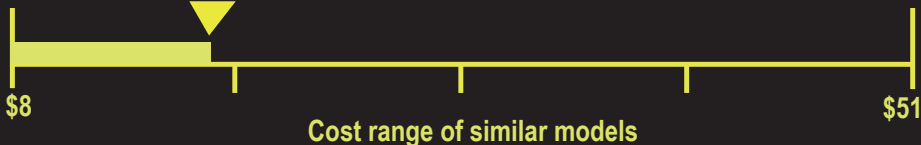

ENERGYGUIDE

CLOTHES WASHER
Capacity Class: Standard

FRIGIDAIRE
Model(s): FFTW4120SW

Capacity(tub volume): 4.1 cubic feet

Compare **ONLY** to other labels with yellow numbers.
Labels with yellow numbers are based on the same test procedures.

Estimated Yearly Energy Cost (when used with an electric water heater)

\$14

110 kWh

Estimated Yearly Electricity Use

\$11

Estimated Yearly Energy Cost
(when used with a natural gas water heater)

- Your cost will depend on your utility rates and use
- Cost range based only on STANDARD capacity models.
- Estimated operating cost based on six wash loads a week and a national average electricity cost of 12 cents per kWh and natural gas cost of \$ 1.09 per therm.