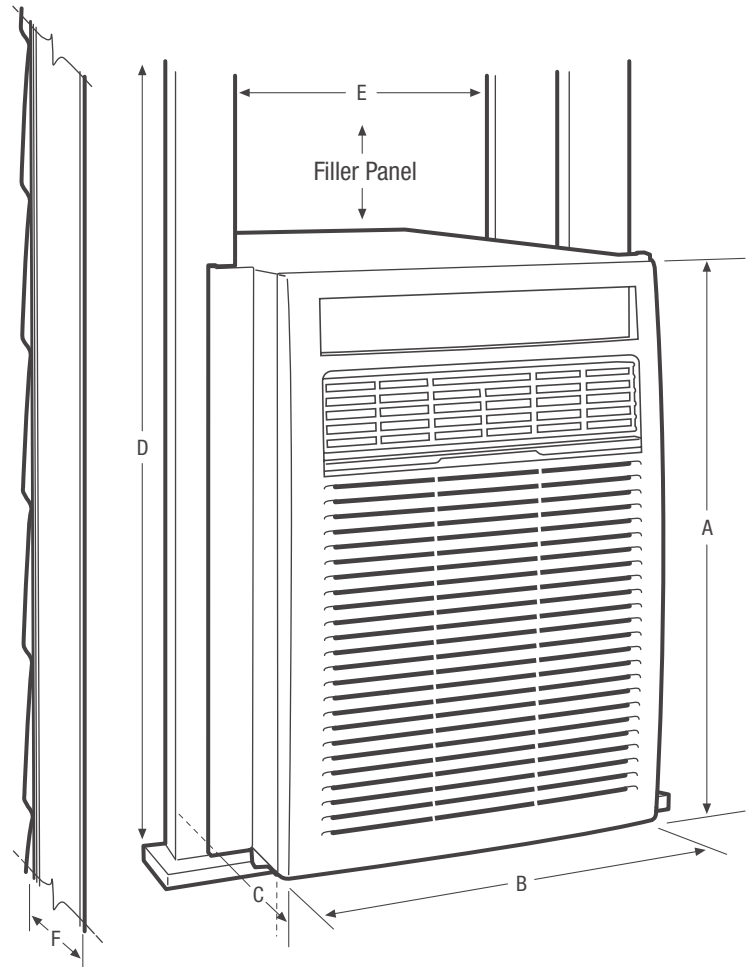

Performance	
BTU (Cool)	10,000
Dehumidification (Pints/Hour)	3.4
Cool Area (Up To Sq. Ft.)	450
Combined Energy Efficiency Ratio	10.4
Energy Efficiency Ratio	10.4
Electrical	
Volts	115
Amps (Cool)	10.0
Watts (Cool)	961
Length of Power Cord (Min./Max.)	6' / 6-1/2'
Plug Type (NEMA)	LCDI (5-15P)
Features	
Electronic Controls	Ready-Select® Controls
Fan Speeds (Cool/Fan)	3/3
Low Voltage Start-Up	Yes
Auto Cool Function	Yes
Energy Saver Mode	Yes
Sleep Mode	Yes
Filter Check	Yes
24-Hour On / Off Timer	Yes
Clean Air Ionizer	
Remote Control	Full-Function
Air CFM (High/Med/Low)	323/294/264
Air Direction Control	4-Way
Fresh Air/Exhaust Vent/Closed	No/Yes/Yes
Filter Type	Washable
Filter Access	Slide-Out
Slide-Out Chassis	
Window Mounting Kit (Included)	Pleated Quick Mount
Warranty¹	Yes
Certifications	
Performance	AHAM
Specifications	
Refrigerant	R410a
Shipping Weight (Approx.)	84 Lbs.

¹Warranty 5 year sealed system/1 year full parts and labor.

NOTE: For planning purposes only. Always consult local and national electric codes. Refer to Product Installation Guide for detailed installation instructions on the web at frigidaire.com.

Product Dimensions		Window Dimensions	
A - Height	20-1/4"	D - Height (Min.)	21-1/2" / 40"
B - Width	14-1/5"	E - Width	15-1/2"
C - Depth	23-1/2"	Wall Cutout Dimensions	
		F - Max. Wall Thickness	8-1/2"

Accessories information available on the web at frigidaire.com

FRIGIDAIRE

USA • 10200 David Taylor Drive • Charlotte, NC 28262 • 1-800-FRIGIDAIRE • frigidaire.com
CANADA • 5855 Terry Fox Way • Mississauga, ON L5V 3E4 • 1-800-265-8352 • frigidaire.ca