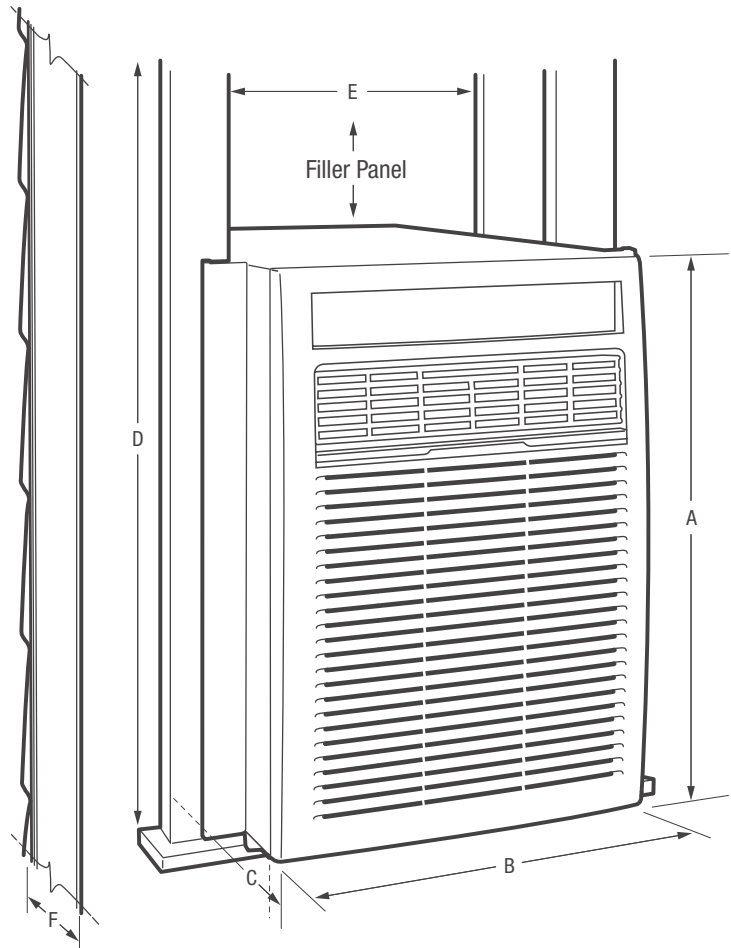

Performance	
BTU (Cool)	8,000
Dehumidification (Pints/Hour)	3.0
Cool Area (Up To Sq. Ft.)	350
Energy Efficiency Ratio	10.8
Electrical	
Volts	115
Amps (Cool)	6.6
Watts (Cool)	740
Length of Power Cord (Min./Max.)	6' / 6-1/2'
Plug Type (NEMA)	LCDI (5-15P)
Features	
Electronic Controls	Ready-Select® Controls
Fan Speeds (Cool/Fan)	3/3
Low Voltage Start-Up	Yes
Auto Cool Function	Yes
Energy Saver Mode	Yes
Sleep Mode	Yes
Filter Check	Yes
24-Hour On/Off Timer	Yes
Clean Air Ionizer	
Remote Control	Full-Function
Air CFM (High/Med/Low)	263/228/199
Air Direction Control	4-Way
Fresh Air/Exhaust Vent/Closed	No/Yes/Yes
Filter Type	Washable
Filter Access	Slide-Out
Slide-Out Chassis	
Window Mounting Kit (Included)	Pleated Quick Mount
Warranty¹	Yes
Certifications	
Performance	AHAM
Specifications	
Refrigerant	R410a
Shipping Weight (Approx.)	79 Lbs.

¹Warranty 5 year sealed system/1 year full parts and labor.

NOTE: For planning purposes only. Always consult local and national electric codes. Refer to Product Installation Guide for detailed installation instructions on the web at frigidaire.com.

Product Dimensions	
A - Height	20-1/4"
B - Width	14-1/5"
C - Depth	23-1/2"

Window Dimensions	
D - Height (Min.)	21-1/2" / 40"
E - Width	15-1/2"
Wall Cutout Dimensions	
F - Max. Wall Thickness	8-1/2"

Accessories information available on the web at frigidaire.com

FRIGIDAIRE

USA • 10200 David Taylor Drive • Charlotte, NC 28262 • 1-800-FRIGIDAIRE • frigidaire.com
CANADA • 5855 Terry Fox Way • Mississauga, ON L5V 3E4 • 1-800-265-8352 • frigidaire.ca

FFRS0822S1 01/16

© 2016 Electrolux Home Products, Inc.

Specifications subject to change.