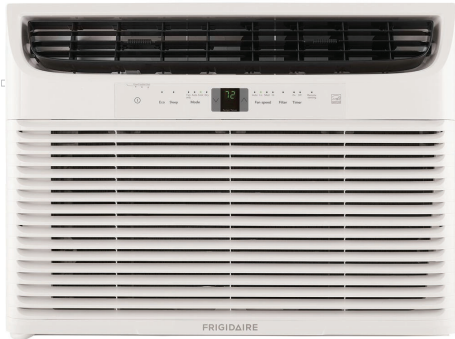

FRIGIDAIRE

FFRE223WAE

AC Window Heavy-Duty

Available Colors : White

Version : 04/19

22,000 BTU Window-Mounted Room Air Conditioner

Product Specifications

AC

Exhaust Vent	Yes
24-Hour On/Off Timer	Yes
Motor RPM (High)	1120
Air CFM (Low)	410
Filter Type	Washable
Air Direction Control	6-Way
Remote Control	Full Function / Remote Thermostat
Noise Level dB (Med)	59
Energy Saver	Yes
Rear Grill	Yes
Motor RPM (Med)	1030
Fan Auto	Yes
Air CFM (Med)	454
Filter Access	Tilt-Out
Charge - ozs	33.16
Fresh Air	Yes
Air CFM (High)	493
Window Mounting Kit	Pleated Quick Mount
Slide-Out Chassis	Yes
Clean Air Ionizer	No
Fan Speeds - Cool	3
Low Voltage Start-up	Yes
Cabinet Louvers	Yes
Noise Level dB (High)	61
Vents Closed	Yes
Noise Level dB (Low)	58
Filter Check	Yes
Motor RPM (Low)	930
Fan Speed - Fan - General	3

Electrical Specifications

Amps (Cool)	9.6/10.5
Plug Type	LCDDI 6-20P
Power Cord Length	5' (6')
Voltage Rating	230V / 208V 60Hz
Watts (Cool)	2135/2107

General Specifications

Max Wall Thickness	10"
Refrigerant	R410a
Annual Cost(.12 / kWh)	208
Shipping Weight (lbs)	145
Warranty	1 Year Full
Reconditioned	No
Window Height	19-1/2"
PROP 65 Label	Yes
Window Width	31" - 42"

Performance

Dehumidification - Pints/Hr	7.2
Cool Area (Sq. Ft.)	1300
Energy Efficiency Ratio	10.3
Performance Certification	AHAM
BTU (Cool)	22000 / 21700
Combined Energy Efficiency Ratio	10.3

Certifications & Approvals

Safety Certification	UL/CUL (SA11087)
ADA Compliant - All Brands	No
ETL Listed	No
CSA Listed	No
UL Listed	Yes
NSF® Certified	No
ENERGY STAR® Certified	Yes

Exterior Dimension

Depth	26-1/2"
Height	18-5/8"
Width	26-1/2"
Cabinet Height	18-5/8"
Cabinet Depth	25"
Cabinet Depth (w/ Front)	26.5"

Controls

Control Type	Electronic
Sleep Mode	Yes
Control Location	Center

Accessories

Included Accessory	Pleated Quick Mount Window Kit. Support Hardware

FRIGIDAIRE

USA • 10200 David Taylor Drive • Charlotte, NC 28262 • 1-800-FRIGIDAIRE • frigidaire.com
CANADA • 5855 Terry Fox Way • Mississauga, ON L5V 3E4 • 1-800-265-8352 • frigidaire.ca