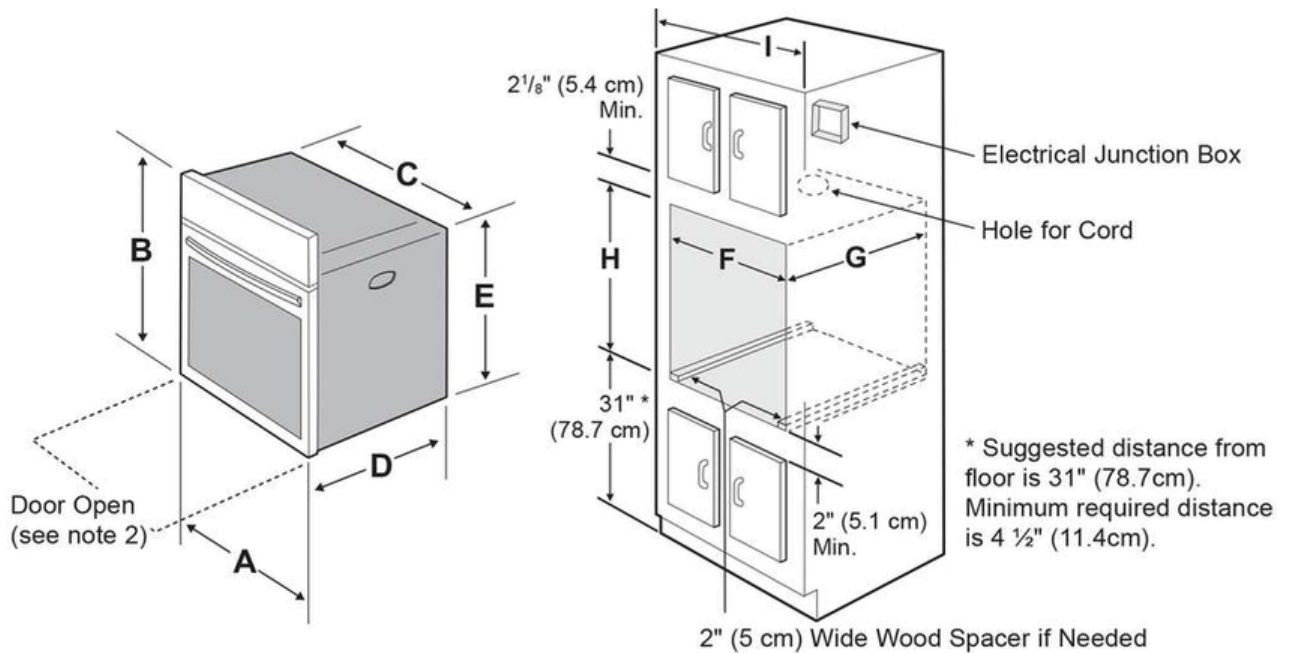

Frigidaire

30" Single Electric Wall Oven with Fan Convection

FCWS3027AS, FCWS3027AW, FCWS3027AB, FCWS3027AD

Version : 01/22

NOTES:

1. Allow at least 23" (58.4 cm) clearance in front of oven for door depth when it is open.
2. Dimension G (cutout depth) is critical to the proper installation of the built-in oven. If the oven trim does not butt against the cabinet, or if noise is heard on convection models, verify dimension G to assure it is the required depth.
3. For a cutout height greater than the maximum (H), add one 2" (5 cm) wide wood shim of appropriate height to each side of the opening under the appliance side rails. A trim kit may be purchased through a dealer, service, or on the brand website.

PRODUCT DIMENSIONS					
A	B	C	D		E
29⁷/₈ (75.9 cm)	28 (71.1 cm)	28⁷/₁₆ (72.2 cm)	25³/₁₆ (63.9 cm)		26 (66.1 cm)
CUTOUT DIMENSIONS AND CABINET WIDTH					
F		G	H. Standard Height (**Others, see note 3)		I
Min.	Max.	Min.	Min.	Max.	
28¹/₂ (72.4 cm)	29 (73.7 cm)	23¹/₂ (59.7 cm)	26³/₄ (68.0 cm)	28 (71.1 cm)	30¹/₈ (76.5 cm) Min

Note: For planning purposes only. Always consult local and national electric, gas and plumbing codes.

Refer to Product Installation Guide for detailed installation instructions on the web at frigidaire.com / frigidaire.ca

Specifications subject to change. Accessories information available on the web at frigidaire.com / frigidaire.ca

USA • 10200 David Taylor Drive • Charlotte, NC 28262 • 1-800-FRIGIDAIRE • frigidaire.com

CANADA • 5855 Terry Fox Way • Mississauga, ON L5V 3E4 • 1-800-265-8352 • frigidaire.ca