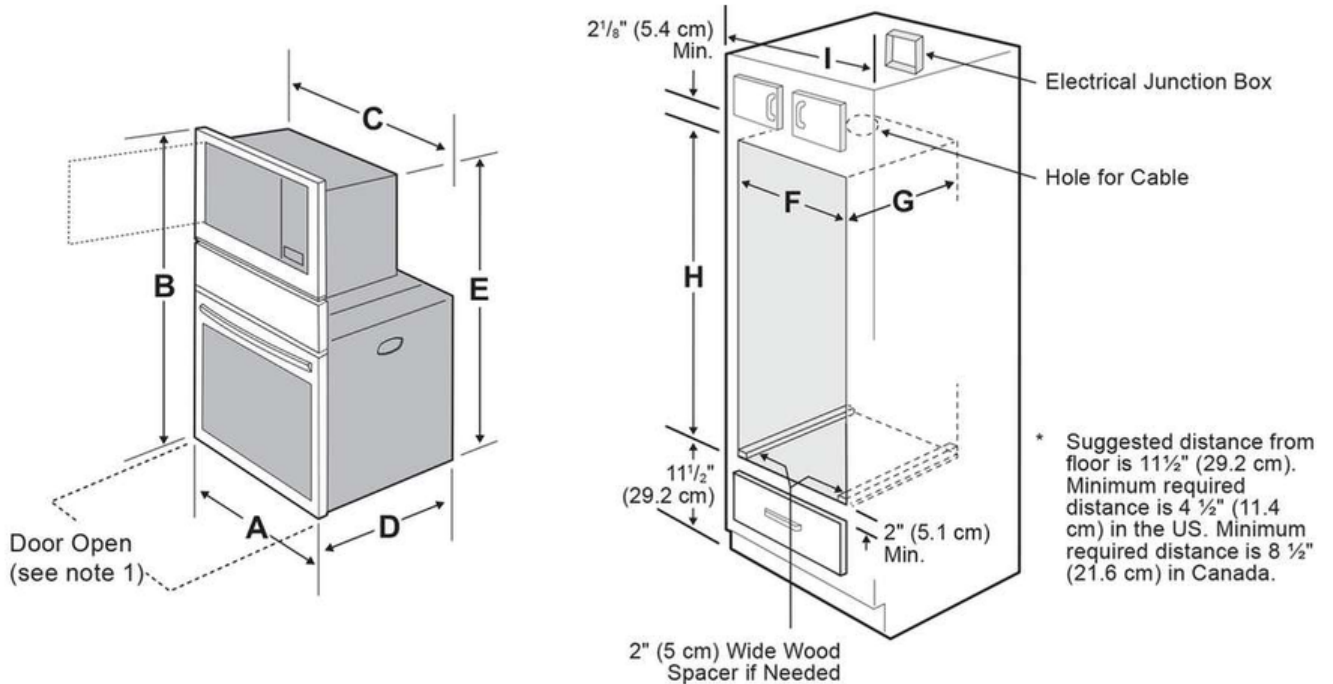

Frigidaire

30" Electric Microwave Combination Oven with Fan Convection

FCWM3027AS, FCWM3027AB, FCWM3027AD

Version : 02/22

NOTES:

1. Allow at least 22" (55.9cm) clearance in front of oven for door depth when it is open.
2. Dimension G (cutout depth) is critical to the proper installation of the built-in oven. If the oven decorative trim does not butt against the cabinet verify dimension G to assure it is the required depth.
3. For a cutout height greater than the maximum (H), add one 2"(5 cm) wide wood shim of appropriate height to each side of the opening under the appliance side rails. A trim kit may be purchased through a dealer, service, or on the brand website.

PRODUCT DIMENSIONS					
A	B	C	D		E
30" (76.2 cm)	42" (106.6 cm)	28 7/16" (72.2 cm)	25 3/16" (63.9 cm)		41 1/8" (104.6 cm)
CUTOUT DIMENSIONS AND CABINET WIDTH					
F		G. Min.	H		I
Min.	Max.		Min.	Max.	
28 1/2" (72.4 cm)	28 3/4" (72.9 cm)	23 5/8" (60.0 cm)	41 1/4" (104.6 cm)	42 1/8" (107.0 cm)	30 1/8" (76.5 cm) Min

Note: For planning purposes only. Always consult local and national electric, gas and plumbing codes.

Refer to Product Installation Guide for detailed installation instructions on the web at frigidaire.com / frigidaire.ca

Specifications subject to change. Accessories information available on the web at frigidaire.com / frigidaire.ca

USA • 10200 David Taylor Drive • Charlotte, NC 28262 • 1-800-FRIGIDAIRE • frigidaire.com

CANADA • 5855 Terry Fox Way • Mississauga, ON L5V 3E4 • 1-800-265-8352 • frigidaire.ca