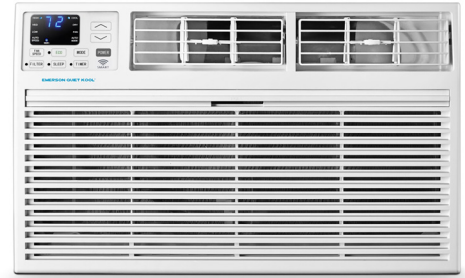

EMERSON

QUIET KOOL

Emerson Quiet Kool SMART Heat/Cool through-the-wall air conditioners give you flexible home comfort options. Not only will these models cool the room, they can also provide 10,600 BTUs of supplemental heating for cool, brisk nights. On top of that, they can also function as a fan for air circulation and a dehumidifier for lowering humidity in the room.

With Wi-Fi, you can control and monitor your AC with your smartphone while you are on the go. This model also works with Amazon Alexa and Google Home devices for voice control.

These units are intended for through-the-wall installation and are not designed for standard window installation. They will fit most existing wall sleeves and include a decorative interior trim kit.

For peace of mind, you will receive our 1-2-5 years warranty: 1 year labor, 2 years parts and 5 years compressor.

SMART Heat/Cool Through-the-Wall Air Conditioners

MODEL	EATE10RSD2T	EATE12RSD2T	EATE14RSD2T
PERFORMANCE			
BTU Performance (Cool / Heat)	10,000 / 10,600	12,000 / 10,600	14,000 / 10,600
Range	up to 450 sq. ft.	up to 550 sq. ft.	up to 700 sq. ft.
Control Type	Remote, Wi-Fi, Voice	Remote, Wi-Fi, Voice	Remote, Wi-Fi, Voice
EER	9.7	9.7	9.4
Dehumidification (Pts. / Hr.)	2.1	2.9	3.8
Air Flow (CFM): High / Med / Low	276 / 259 / 241	276 / 259 / 241	265 / 247 / 229
Indoor Noise (dBA): High / Med / Low	59 / 57 / 55	60 / 58 / 56	61 / 59 / 57
Refrigerant Type	R410A	R410A	R410A
ELECTRICAL RATINGS			
Voltage/60 Hz	230V	230V	230V
Amps (Cool / Heat)	/	/	/
Watts (Cool / Heat)	1030 / 3450	1230 / 3450	1490 / 3450
FEATURES			
Energy Star	No	No	No
Wi-Fi Control	Yes	Yes	Yes
Remote Control	Yes	Yes	Yes
Programmable Timer	Yes	Yes	Yes
Power Failure Auto Restart	Yes	Yes	Yes
Air Direction	8-way	8-way	8-way
Fan Speeds	3	3	3
ECO Function	Yes	Yes	Yes
Sleep Function	Yes	Yes	Yes
Easy Access Filter	Yes	Yes	Yes
Filter Alert	Yes	Yes	Yes
DIMENSIONS / WEIGHT			
Product Dimensions: W x D x H (in.)	24.2 x 20.3 x 14.5	24.2 x 20.3 x 14.5	24.2 x 20.3 x 14.5
Product Weight (lbs.)	75	76.1	77.2
Shipping Dimensions: W x D x H (in.)	28 x 26.75 x 16.9	28 x 26.75 x 16.9	28 x 26.75 x 16.9
Shipping Weight (lbs.)	88.6	90.8	91.9