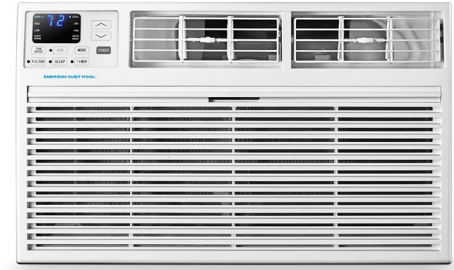

EMERSON

QUIET KOOL

Emerson Quiet Kool through-the-wall air conditioners are the perfect cooling solution for your home or office. Available with varying BTUs to accommodate any size room, you are sure to find the perfect model for your space. Equipped with a convenient remote control, you can change the function of the air conditioner from anywhere in the room to fit your comfort needs. The washable, easy-access filter will keep clean fresh air flowing through your room.

These units are intended for through-the-wall installation and are not designed for standard window installation. They will fit most existing wall sleeves and include a decorative interior trim kit.

For peace of mind, you will receive our 1-2-5 years warranty: 1 year labor, 2 years parts and 5 years compressor.

Through-the-Wall Air Conditioners

MODEL	EATC10RE1T	EATC14RD2T
PERFORMANCE		
Cooling BTU Performance	10,000	14,000
Range	up to 450 sq. ft.	up to 700 sq. ft.
Control Type	Electronic, Remote	Electronic, Remote
EER	10.7	9.4
Dehumidification (Pts. / Hr.)	2.2	3.8
Air Flow (CFM): High / Med / Low	247 / 229 / 212	265 / 247 / 229
Indoor Noise (dBA): High / Med / Low	57 / 55 / 53	61 / 59 / 57
Refrigerant Type	R410A	R410A
ELECTRICAL RATINGS		
Voltage/60 Hz	115V	230V
Amps	8.3	6.9
Watts	940	1490
FEATURES		
Energy Star	Yes	NO
Remote Control	Yes	Yes
Programmable Timer	Yes	Yes
Power Failure Auto Restart	Yes	Yes
Air Direction	8-way	8-way
Fan Speeds	3	3
ECO Function	Yes	Yes
Sleep Function	Yes	Yes
Easy Access Filter	Yes	Yes
Filter Alert	Yes	Yes
DIMENSIONS / WEIGHT		
Product Dimensions: W x D x H (in.)	24.2 x 20.3 x 14.5	24.2 x 20.3 x 14.5
Product Weight (lbs.)	73.9	76.1
Shipping Dimensions: W x D x H (in.)	28 x 26.75 x 16.9	28 x 26.75 x 16.9
Shipping Weight (lbs.)	87.5	90.8

Remote control for convenient operation from anywhere in the room