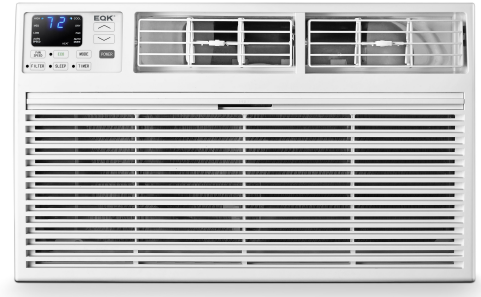

EMERSON

QUIET KOOL

Emerson Quiet Kool through-the-wall air conditioners are the perfect cooling solution for your home or office. Available with varying BTUs to accommodate any size room, you are sure to find the perfect model for your space. Equipped with a convenient remote control, you can change the function of the air conditioner from anywhere in the room to fit your comfort needs. The washable, easy-access filter will keep clean fresh air flowing through your room.

These units are intended for through-the-wall installation and are not designed for standard window installation. They will fit most existing wall sleeves and include a decorative interior trim kit.

For peace of mind, you will receive our 1-2-5 years warranty: 1 year labor, 2 years parts and 5 years compressor.

Through-the-Wall Air Conditioners

MODEL	EATC10RE2T	EATC12RE2T
PERFORMANCE		
Cooling BTU Performance	10,000	12,000
Range	up to 450 sq. ft.	up to 550 sq. ft.
Control Type	Electronic, Remote	Electronic, Remote
EER	10.7	10.7
Dehumidification (Pts. / Hr.)	2.2	3
Air Flow (CFM): High / Med / Low	247 / 229 / 212	247 / 229 / 212
Indoor Noise (dBA): High / Med / Low	57 / 55 / 53	57 / 55 / 53
Refrigerant Type	R410A	R410A
ELECTRICAL RATINGS		
Voltage/60 Hz	230V	230V
Amps	8.3	8.3
Watts	940	1490
FEATURES		
Energy Star	No	No
Remote Control	Yes	Yes
Programmable Timer	Yes	Yes
Power Failure Auto Restart	Yes	Yes
Air Direction	8-way	8-way
Fan Speeds	3	3
ECO Function	Yes	Yes
Sleep Function	Yes	Yes
Easy Access Filter	Yes	Yes
Filter Alert	Yes	Yes
DIMENSIONS / WEIGHT		
Product Dimensions: W x D x H (in.)	24.2 x 20.3 x 14.5	24.2 x 20.3 x 14.5
Product Weight (lbs.)	73.9	75
Shipping Dimensions: W x D x H (in.)	28 x 26.75 x 16.9	28 x 26.75 x 16.9
Shipping Weight (lbs.)	87.5	89.7

Remote control for convenient operation from anywhere in the room