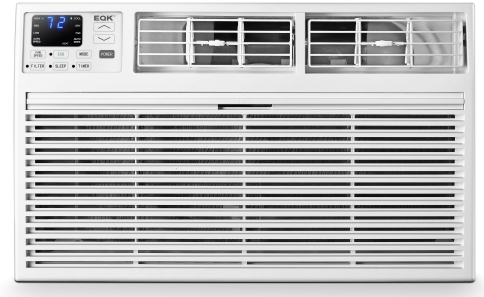

EMERSON

QUIET KOOL

Emerson Quiet Kool through-the-wall air conditioners are the perfect cooling solution for your home or office. Available with varying BTUs to accommodate any size room, you are sure to find the perfect model for your space. Equipped with a convenient remote control, you can change the function of the air conditioner from anywhere in the room to fit your comfort needs. The washable, easy-access filter will keep clean fresh air flowing through your room.

These units are intended for through-the-wall installation and are not designed for standard window installation. They will fit most existing wall sleeves and include a decorative interior trim kit.

For peace of mind, you will receive our 1-2-5 years warranty: 1 year labor, 2 years parts and 5 years compressor.

Through-the-Wall Air Conditioners

MODEL	EATC10RE2T	EATC12RE2T
PERFORMANCE		
Cooling BTU Performance	10,000	12,000
Range	up to 450 sq. ft.	up to 550 sq. ft.
Control Type	Electronic, Remote	Electronic, Remote
EER	10.7	10.7
Dehumidification (Pts. / Hr.)	2.2	3
Air Flow (CFM): High / Med / Low	247 / 229 / 212	247 / 229 / 212
Indoor Noise (dBA): High / Med / Low	57 / 55 / 53	57 / 55 / 53
Refrigerant Type	R410A	R410A
ELECTRICAL RATINGS		
Voltage/60 Hz	230V	230V
Amps	8.3	8.3
Watts	940	1490
FEATURES		
Energy Star	No	No
Remote Control	Yes	Yes
Programmable Timer	Yes	Yes
Power Failure Auto Restart	Yes	Yes
Air Direction	8-way	8-way
Fan Speeds	3	3
ECO Function	Yes	Yes
Sleep Function	Yes	Yes
Easy Access Filter	Yes	Yes
Filter Alert	Yes	Yes
DIMENSIONS / WEIGHT		
Product Dimensions: W x D x H (in.)	24.2 x 20.3 x 14.5	24.2 x 20.3 x 14.5
Product Weight (lbs.)	73.9	75
Shipping Dimensions: W x D x H (in.)	28 x 26.75 x 16.9	28 x 26.75 x 16.9
Shipping Weight (lbs.)	87.5	89.7

Remote control for convenient operation from anywhere in the room