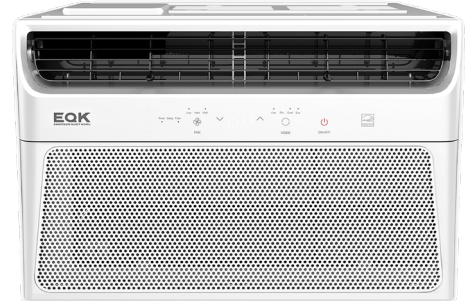

EMERSON

QUIET KOOL

Emerson Quiet Kool window air conditioners are the perfect cooling solution for your home or office. Available with varying BTUs to accommodate any size room, you are sure to find the perfect model for your space. The easy-access filters will keep clean fresh air flowing through your room.

For peace of mind, you will receive our 1-2-5 years warranty: 1 year labor, 2 years parts and 5 years compressor.

Window Air Conditioners

MODEL	EARC12RE1H	EARC15RE1H	EARC15RSE1H
PERFORMANCE			
Cooling BTU Performance	12,000	15,000	15,000
Range	up to 550 sq. ft.	up to 700 sq. ft.	up to 700 sq. ft.
Control Type	Remote, Wi-Fi, Voice	Remote, Electronic	Remote, Wi-Fi, Voice
EER	12.1	11.9	11.9
Dehumidification (Pts. / Hr.)	3	4.1	4.1
Air Flow (CFM): High / Med / Low	270 / 241 / 211	370 / 341 / 311	370 / 341 / 311
Indoor Noise (dBA): High / Med / Low	59 / 57 / 55	56 / 53 / 52	56 / 53 / 52
Refrigerant Type	R32	R32	R32
ELECTRICAL RATINGS			
Voltage/60 Hz	115V	115V	115V
Amps	8.5	11	11
Watts	992	1261	1261
FEATURES			
Energy Star	No	No	No
Wi-Fi Control	Yes	No	Yes
Remote Control	Yes	Yes	Yes
Programmable Timer	Yes	Yes	Yes
Power Failure Auto Restart	Yes	Yes	Yes
Air Direction	4-way	4-way	4-way
Fan Speeds	3	3	3
Eco Function	Yes	Yes	Yes
Sleep Function	Yes	Yes	Yes
Easy Access Filter	Yes	Yes	Yes
Filter Alert	Yes	Yes	Yes
Chasis	Fixed	Fixed	Fixed
DIMENSIONS / WEIGHT			
Product Dimensions: W x D x H (in.)	21.9 x 18.9 x 14.6	25.2 x 23.6 x 17.9	25.2 x 23.6 x 17.9
Product Weight (lbs.)	72.8	103.4	103.4
Shipping Dimensions: W x D x H (in.)	23.9 x 19.1 x 15.8	27.9 x 25.1 x 19.8	27.9 x 25.1 x 19.8
Shipping Weight (lbs.)	86.7	130.2	130.2