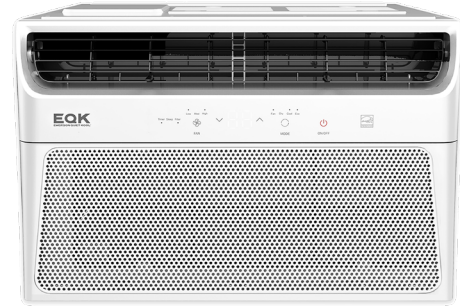

EMERSON

QUIET KOOL

Emerson Quiet Kool window air conditioners are the perfect cooling solution for your home or office. Available with varying BTUs to accommodate any size room, you are sure to find the perfect model for your space. The easy-access filters will keep clean fresh air flowing through your room.

For peace of mind, you will receive our 1-2-5 years warranty: 1 year labor, 2 years parts and 5 years compressor.

Window Air Conditioners

MODEL	EARC5MD1H	EARC5RD1H	EARC6RE1H	EARC6RE1H	EARC8RE1H
PERFORMANCE					
Cooling BTU Performance	5,000	5,000	6,000	6,000	8,000
Range	up to 150 sq. ft.	up to 150 sq. ft.	up to 250 sq. ft.	up to 250 sq. ft.	up to 350 sq. ft.
Control Type	Mechanical	Remote, Electronic	Remote, Electronic	Remote, Wi-Fi, Voice	Remote, Electronic
EER	11	11.1	12.2	12.3	12.1
Dehumidification (Pts. / Hr.)	1.3	1.3	1.3	1.3	1.7
Air Flow (CFM): High / Med / Low	294	135/118/100	423	141/123/105	470
Indoor Noise (dBA): High / Med / Low	55 / - / 50	55 / 52 / 50	55 / 53 / 51	55 / 52 / 50	59 / 57 / 55
Refrigerant Type	R32	R32	R32	R32	R32
ELECTRICAL RATINGS					
Voltage/60 Hz	115V	115V	115V	115V	115V
Amps	3.9	3.9	4.6	4.6	5.8
Watts	446	451	490	492	660
FEATURES					
Energy Star	No	No	No	No	No
Wi-Fi Control	No	No	No	Yes	No
Remote Control	No	Yes	Yes	Yes	Yes
Programmable Timer	No	Yes	Yes	Yes	Yes
Power Failure Auto Restart	Yes	Yes	Yes	Yes	Yes
Air Direction	4-way	4-way	4-way	4-way	4-way
Fan Speeds	2	3	3	3	3
Eco Function	No	Yes	Yes	Yes	Yes
Sleep Function	No	Yes	Yes	Yes	Yes
Easy Access Filter	Yes	Yes	Yes	Yes	Yes
Filter Alert	Yes	Yes	Yes	Yes	Yes
Chasis	Fixed	Fixed	Fixed	Fixed	Fixed
DIMENSIONS / WEIGHT					
Product Dimensions: W x D x H (in.)	16 x 13.1 x 11.8	16 x 13.1 x 11.8	18.5 x 17.5 x 13	18.5 x 17.5 x 13	18.5 x 17.5 x 13
Product Weight (lbs.)	35	35	44.5	44.5	48.8
Shipping Dimensions: W x D x H (in.)	17.9 x 17.1 x 15.8	17.9 x 17.1 x 15.8	19.1 x 17.9 x 15.8	21.4 x 17.5 x 14.9	19.1 x 17.9 x 15.8
Shipping Weight (lbs.)	42	42	60.5	60.5	61.2