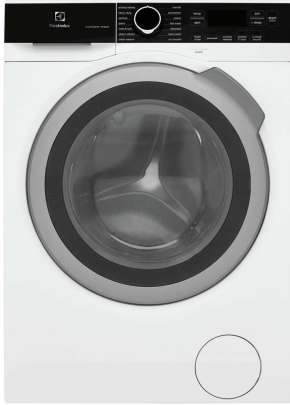

## Front Load Washer

24" Compact Washer with LuxCare Wash System - 2.4 Cu. Ft.

ELFW4222AW

Available Colors : White

Version : 08/21

### Dimensions and Volume

Height	33 1/2"
Width	23 5/8"
Depth	25"
Depth With Door 90° Open	42"
Washer Drum Capacity	2.4 Cu. Ft.