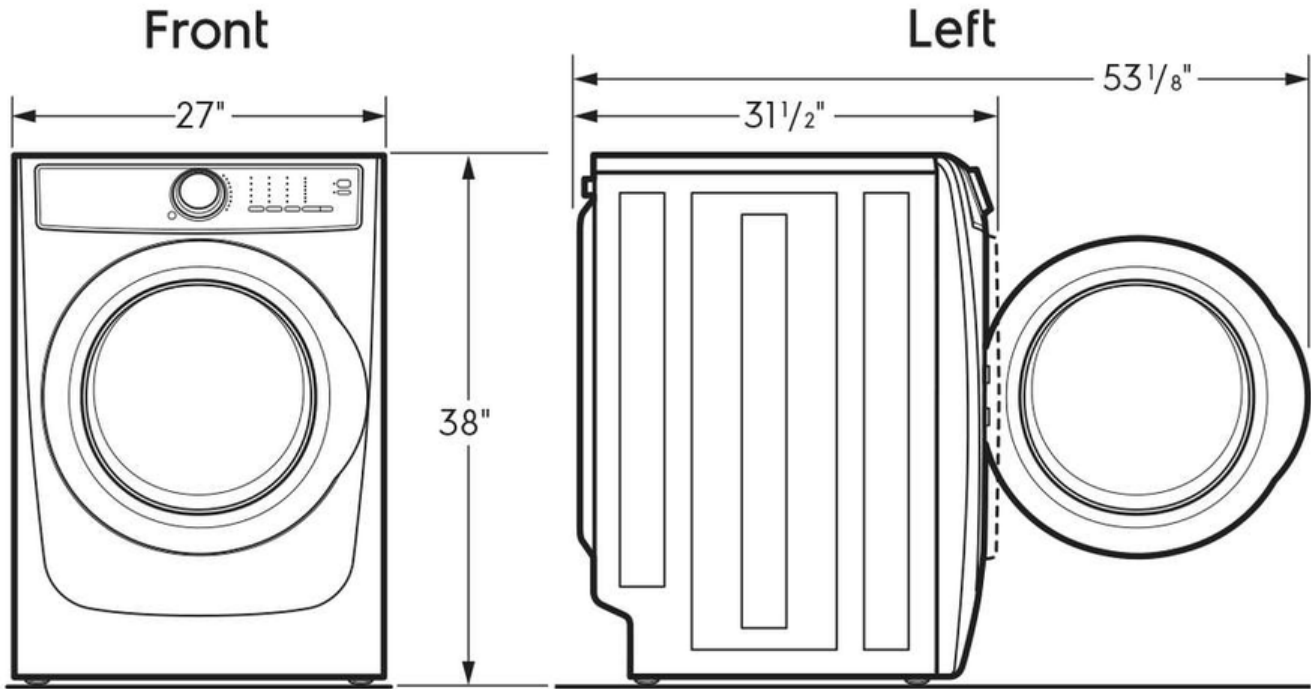

Electrolux

Front Load Perfect Steam™ Gas Dryer with LuxCare® Dry and Instant Refresh – 8.0 Cu. Ft.

ELFG7637BT, ELFG7637BW

Version : 10/21

High standards of quality at Electrolux Home Products, Inc. mean we are constantly working to improve our products. We reserve the right to change specifications or discontinue models without notice.

Electrolux Major Appliances, N.A.

USA • 10200 David Taylor Drive • Charlotte, NC 28262 • Charlotte, NC 28262 • 1-877-4electrolux (1-877-435-3287) • electroluxappliances.com

CANADA • 5855 Terry Fox Way • Mississauga, ON L5V 3E4 • 1-800-265-8352 • electroluxappliances.ca