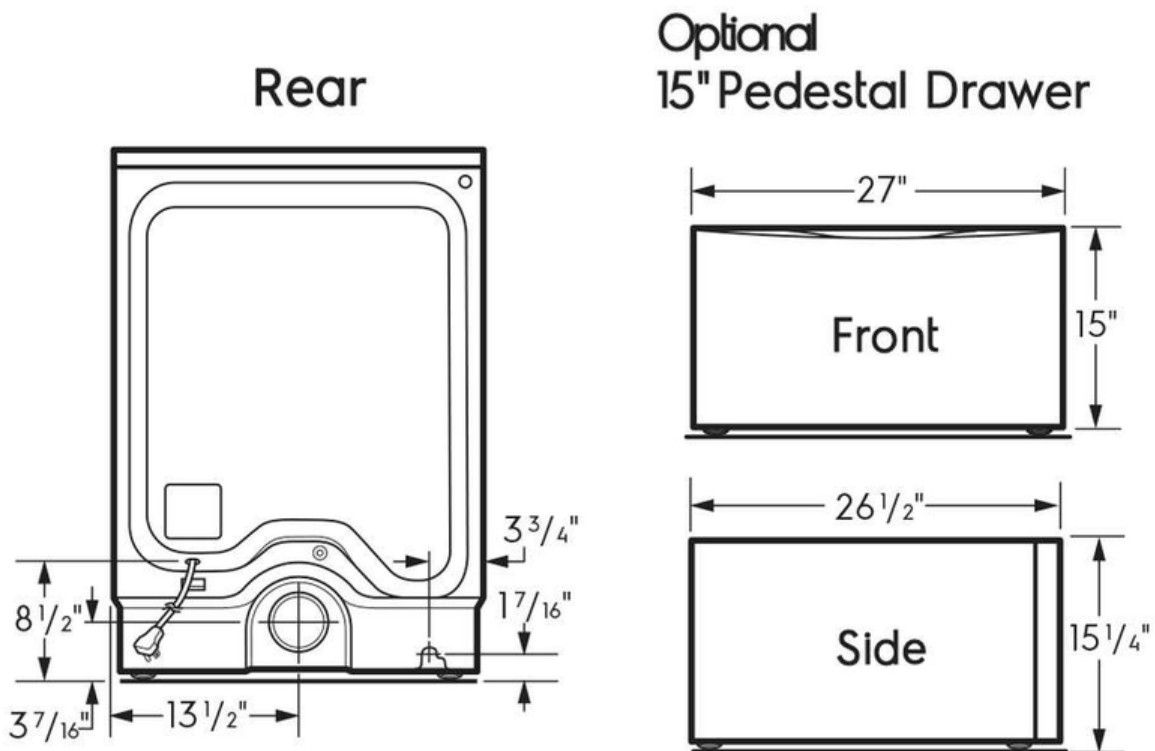

Electrolux

Front Load Perfect Steam™ Gas Dryer with LuxCare® Dry and Instant Refresh – 8.0 Cu. Ft.

ELFG7637BT, ELFG7637BW

Version : 10/21

High standards of quality at Electrolux Home Products, Inc. mean we are constantly working to improve our products. We reserve the right to change specifications or discontinue models without notice.

Electrolux Major Appliances, N.A.

USA • 10200 David Taylor Drive • Charlotte, NC 28262 • Charlotte, NC 28262 • 1-877-4electrolux (1-877-435-3287) • electroluxappliances.com

CANADA • 5855 Terry Fox Way • Mississauga, ON L5V 3E4 • 1-800-265-8352 • electroluxappliances.ca